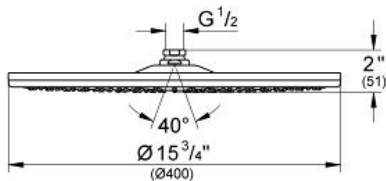

GROHE ONDUS 400
Shower Head 1 Spray

MODEL # 27204000

Pure Freude
an Wasser

GROHE

Product Description:
GROHE ONDUS 400
Shower Head 1 Spray

Standard Specification:

- Normal (wide) spray **starting at 7 psi** flow pressure
- Diameter Ø 15 3/4"
- Brass
- 20° swivel ball joint (± 20°)
- 1/2" (13 mm) NPT Male Threads
- **GROHE DreamSpray** perfect flow
- **GROHE StarLight** chrome finish
- **SpeedClean** anti-lime system
- Suitable for instantaneous heater
- Max Flow Rate 2.5 gpm at 80 psi (9.5 L/min)
- This shower head should only be used in conjunction with shower arm 28 982 or 28 497