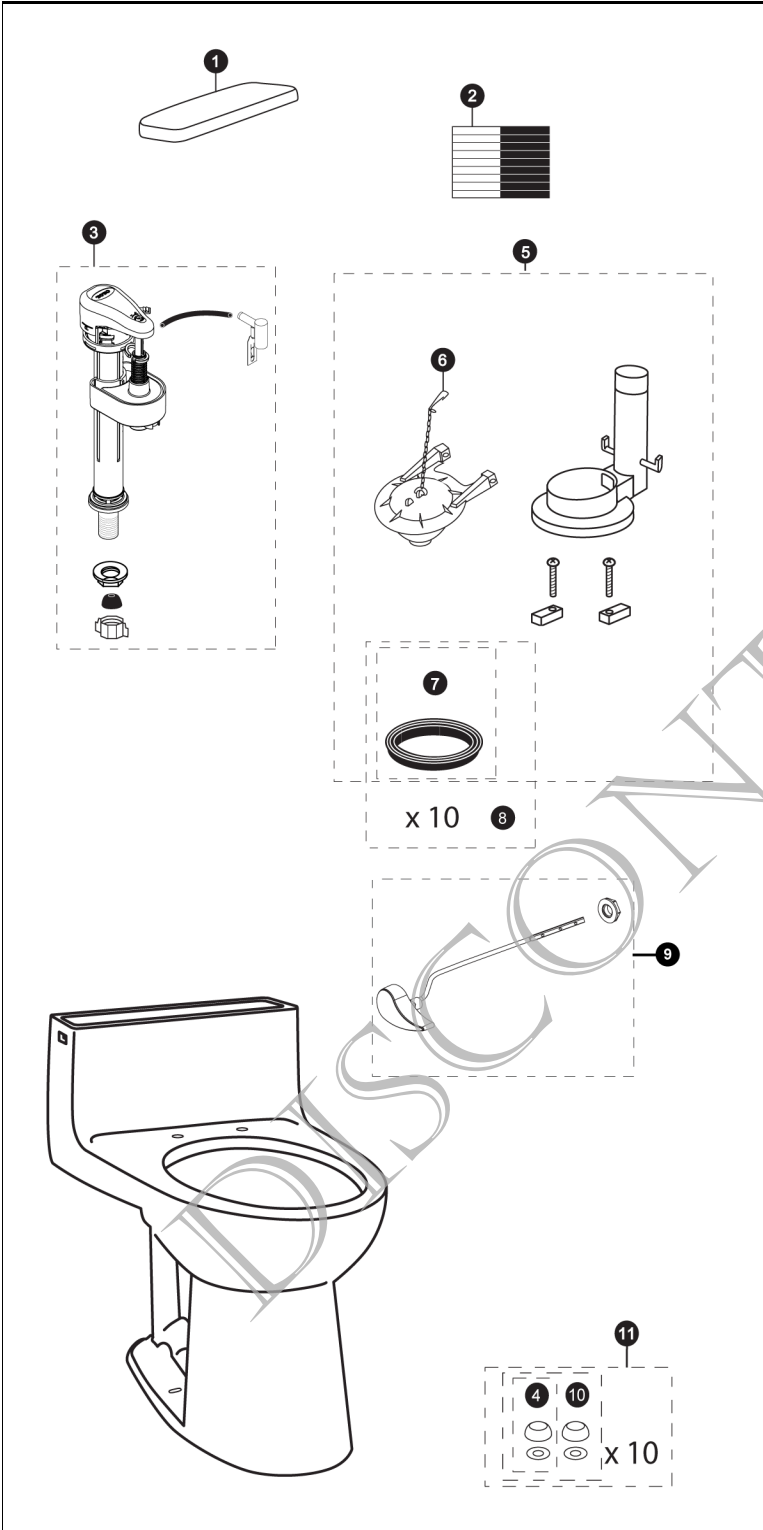

**Supreme®**  
**1.6 Gpf Toilet, Elongated,**  
**Power Gravity®, 12" Rough-In**

Items	Parts	Description
1	TCU864CRP#01	Tank Lid w/ Velcro Tape - Cotton
	TCU864CRP#03	Tank Lid w/ Velcro Tape - Bone
	TCU864CRP#11	Tank Lid w/ Velcro Tape - Colonial White
	TCU864CRP#12	Tank Lid w/ Velcro Tape - Sedona Beige
2	THU107	Velcro Tape
3	TSU54A	Fill Valve
4	THU044#01	Bolt Cap - Cotton
	THU044#03	Bolt Cap - Bone
	THU044#11	Bolt Cap - Colonial White
	THU044#12	Bolt Cap - Sedona Beige
5	THU001Z	Flush Valve Assembly w/ Flapper
6	THU140S	Flapper w/ Chain
7	9BU002E	Flush Valve Gasket (1 piece)
8	THU097	Flush Valve Gasket (10 pieces)
9	THU004#01	Trip Lever - Cotton
	THU004#03	Trip Lever - Bone
	THU004#11	Trip Lever - Colonial White
	THU004#12	Trip Lever - Sedona Beige
	THU004#CP	Trip Lever - Polished Chrome
	THU004#BN	Trip Lever - Brushed Nickel
10	THU044S#01	Bolt Cap Set - Cotton (2 pieces)
	THU044S#03	Bolt Cap Set - Bone (2 pieces)
	THU044S#11	Bolt Cap Set - Colonial White (2 pieces)
	THU044S#12	Bolt Cap Set - Sedona Beige (2 pieces)
11	THU098#01	Bolt Cap Sets - Cotton (20 pieces)
	THU098#03	Bolt Cap Sets - Bone (20 pieces)
	THU098#11	Bolt Cap Sets - Colonial White (20 pieces)
	THU098#12	Bolt Cap Sets - Sedona Beige (20 pieces)

**Note:**

**Product Number Explanations**

**One-Piece Toilet**

(MS) Toilet & Seat Combination  
(CST) Gravity Type Toilet  
(864) Toilet Model  
(114) Seat Model

Actual Product may vary slightly from illustration.