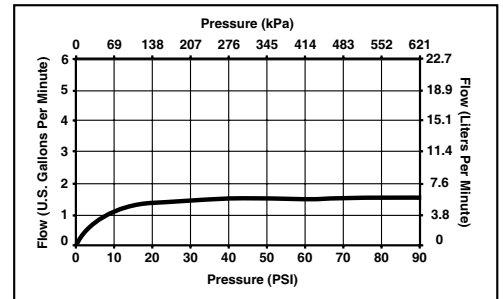

LAVATORY FAUCETS

- Lahara® Bath Collection
- DIAMOND™ Seal Technology
- Single Handle Deck Mount
- 1 or 3 Hole Mount
  (Optional 6 1/2" Escutcheon Included)

STANDARD SPECIFICATIONS:

- Single handle lavatory deck faucet.
- 1 or 3 hole mount (6 1/2" (165 mm) escutcheon plate included).
- Solid brass fabricated body.
- 5 1/2" (140 mm) long spout.
- Lever handle. Control mechanism is the diamond embedded ceramic disc cartridge.
- Control handle shall return to neutral position when valve is turned off.
- 3/8" O.D. straight, staggered pex supply tubes 35" (889 mm) and 36" (914 mm) long.
- Maximum 1.5 gpm flowrate @ 60 PSI.
- Models include polypropylene pop-up type fitting with plated metal flange and stopper cap.
- Models with suffix "MPU" have metal drain with pop-up type fitting with plated flange and stopper.

WARRANTY

- Lifetime Faucet and Finish Limited Warranty to the original consumer purchaser to be free from defects in material and workmanship.
- 5 Year Limited Warranty for usage in all industrial, commercial and business applications.

COMPLIES WITH:

- ASME A112.18.1 / CSA B125.1
- ASME A112.18.2 / CSA B125.2
- Indicates compliance to ICC/ANSI A117.
- CSA Certified
- EPA Water Sense

Verified compliant with .25% weighted average Pb content regulations

55 E. 111th Street, Indianapolis, Indiana 46280
395 Matheson Blvd. E., Mississauga, ON L4Z 2H2
© 2009 Masco Corporation of Indiana