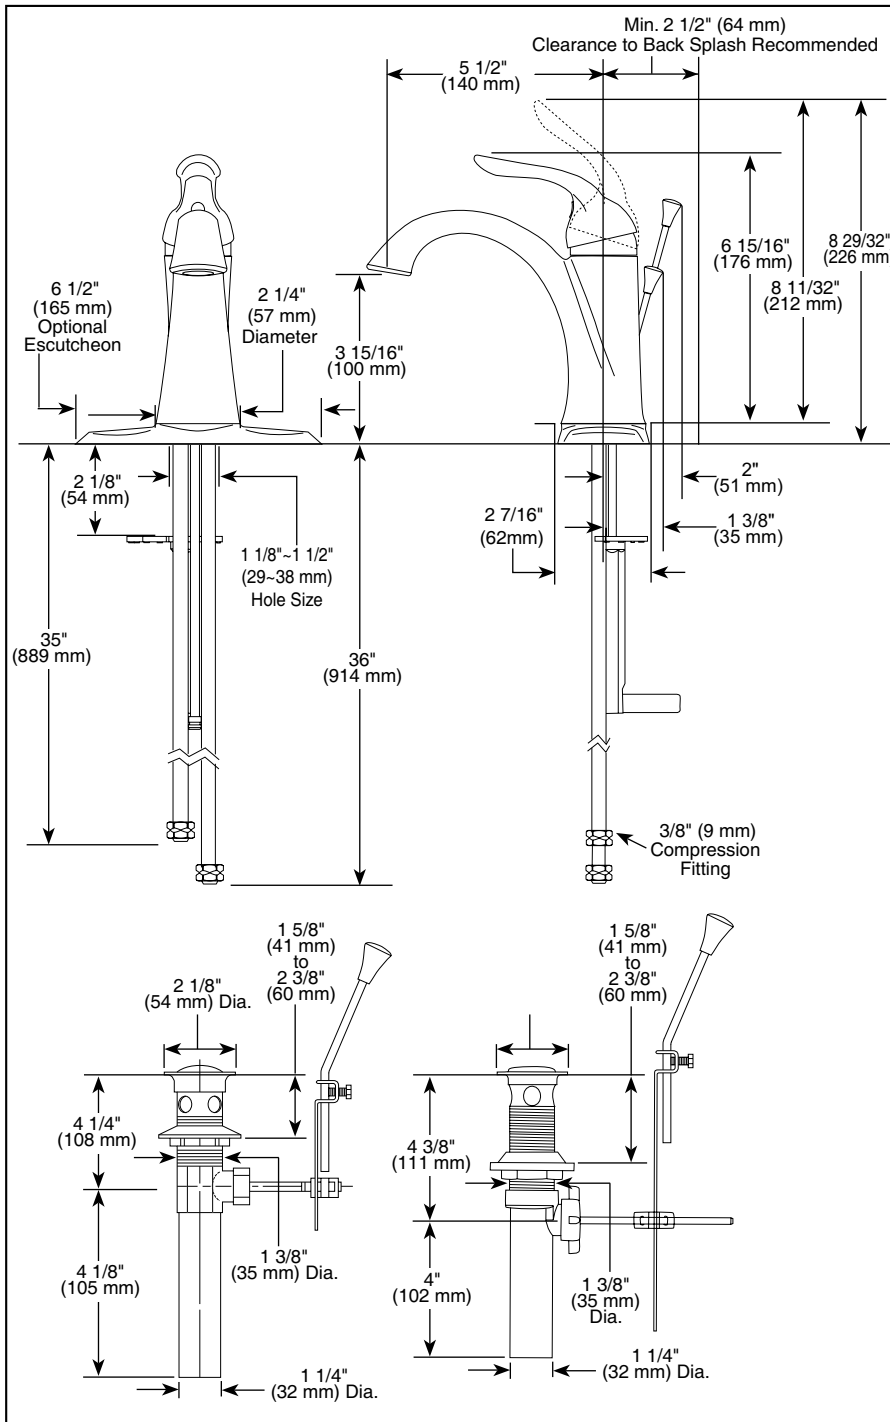

▲ Designate Proper Finish Suffix

Delta reserves the right (1) to make changes in specifications and materials, and (2) to change or discontinue models, both without notice or obligation. Dimensions are for reference only. See current full-line price book or www.specselect.com for finish options and product availability.
DSP-L-538-DST Rev. B