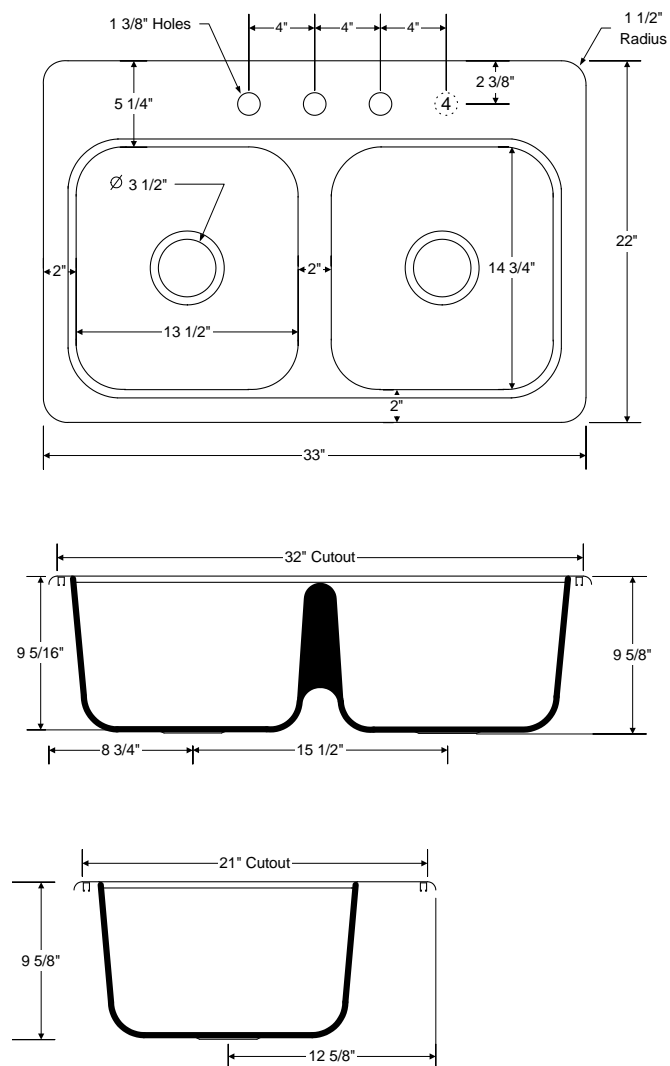

OPALCAST PORCELAIN ENAMEL DOUBLE BOWL KITCHEN SINK 33" X 22" X 9 1/2"

031-2906 3-HOLE PUNCH
031-2907 4-HOLE PUNCH
031-2908 5-HOLE PUNCH

DESCRIPTION:

The Opalcast is a 33" x 22" x 9 1/2" self-rimming, double bowl porcelain enamel kitchen sink encased with SYNIRON 2 an engineered composite material designed to improve heat retention, reduce sound, prevent handling and installation damage. The Opalcast design and weight is reminiscent to the integrity of cast iron. The flat mounting surface accommodates the latest faucet designs. Each bowl is full size, 9 1/2" deep - 1 1/2" rim radius for an easy retro-fit application. Perfect for an upgrade or the replacement market. The Opalcast weighs 45 lbs., easy to transport and install. Available in 3, 4 and 5 hole installation in white, bone or biscuit colors. This product is compatible or complies with ASME A112.19.1/CSA B45.2 (Standard for Enameled Steel Plumbing Fixtures), ASTM E 162 (Test Method for Surface Flammability), ASTM E 662 (Test Method for Smoke Density), ANSI Z124.1.2sec5.6 (Ignition Test), WW-P 541 (U.S. Military Federal Specification), HUD-FHA-VA, LEED, and the Buy American Act, as applicable when installed accordingly. Faucets not included. Made in the USA.

Weight: 45 lbs

1400 Park Street • P.O. Box 18010 • Evansville, IN 47719-1010 • (812) 423-5401 • Fax (812) 429-2254 • www.bootz.com • webmaster@bootz.com

OPALCAST PORCELAIN ENAMEL DOUBLE BOWL KITCHEN SINK 33" X 22" X 9 1/2"

OPALCAST Double Bowl Sink

33" x 22" x 9 1/2"

Weight: 45 lbs

Self-Rim
(w/o soap depressions)

031-2906 3-Hole Punch
031-2907 4-Hole Punch
031-2908 5-Hole Punch

Complies with:

All fixtures are compatible or comply with ANSI, ASME, CSA, WW-P 541, HUD-FHA-VA, LEED and the "Buy America Act" where applicable when installed accordingly.