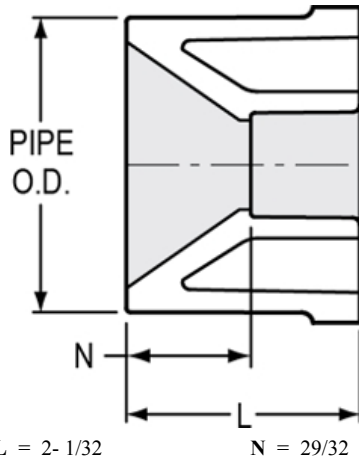

Part No: 437-289

Schedule 40 White

Bushing

Desc: 2-1/2X1 PVC RED BUSH SPIGOTXSOC SCH40

MSRP: 5.12

Part Code: 040

Weight(lbs): 0.359

Weight(kg): 0.163

Weight(gm): 163

Size: 2-1/2"X1"

Color: WHITE

Material: PVC

Connection Spigot x Socket
Type Reduction

Injection Molded Dimension References:

- G** = (LAYING LENGTH) intersection of center lines to bottom of socket/thread; 90° elbows, tees, crosses; ± 1/32 inch.
- H** = Intersection of center lines to face of fitting; 90° elbows tees, crosses; ± 1/32 inch.
- J** = Intersection of center lines to bottom of socket/thread; 45° elbows; ± 1/32 inch
- L** = Overall length of fittings; ± 1/16 inch.
- M** = Outside diameter of socket/thread hub; ± 1/16 inch.
- N** = Socket bottom to socket bottom; couplings; ± 1/16 inch.
- W** = Height of cap; ± 1/16 inch

Typical Molded Dimension References

The information printed here is based on current information & product design at the time of publication and is subject to change without notification. Spears® ongoing commitment to product improvement may result in some variation. No representation, guarantees or warranties of any kind are as to its accuracy, suitability for particular application or results to be obtained therefrom. For verification of technical data or additional information, please contact Spears® Technical Service Department :: WEST COAST : (818) 364-1611 - EAST COAST : (717) 938-9006