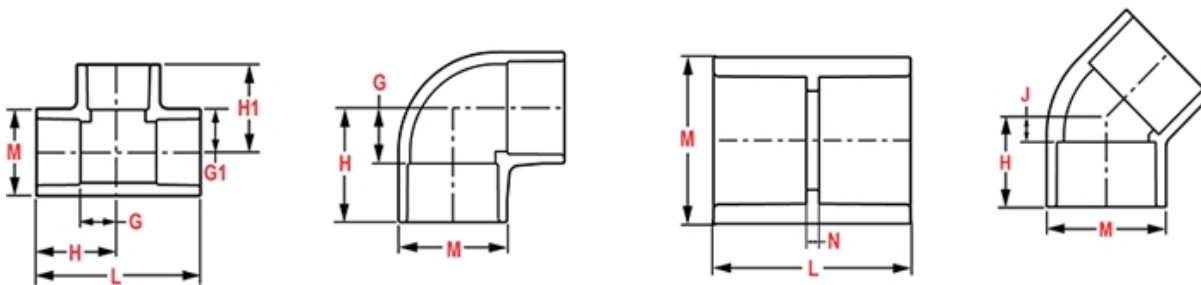

Weight(gm): 163

Size: 2-1/2"X1"

Color: WHITE

Material: PVC

Connection Spigot x Socket
Type Reduction

Injection Molded Dimension References:

- G** = (LAYING LENGTH) intersection of center lines to bottom of socket/thread; 90° elbows, tees, crosses; ± 1/32 inch.
- H** = Intersection of center lines to face of fitting; 90° elbows tees, crosses; ± 1/32 inch.
- J** = Intersection of center lines to bottom of socket/thread; 45° elbows; ± 1/32 inch
- L** = Overall length of fittings; ± 1/16 inch.
- M** = Outside diameter of socket/thread hub; ± 1/16 inch.
- N** = Socket bottom to socket bottom; couplings; ± 1/16 inch.
- W** = Height of cap; ± 1/16 inch

Typical Molded Dimension References

The information printed here is based on current information & product design at the time of publication and is subject to change without notification. Spears® ongoing commitment to product improvement may result in some variation. No representation, guarantees or warranties of any kind are as to its accuracy, suitability for particular application or results to be obtained therefrom. For verification of technical data or additional information, please contact Spears® Technical Service Department :: WEST COAST : (818) 364-1611 - EAST COAST : (717) 938-9006