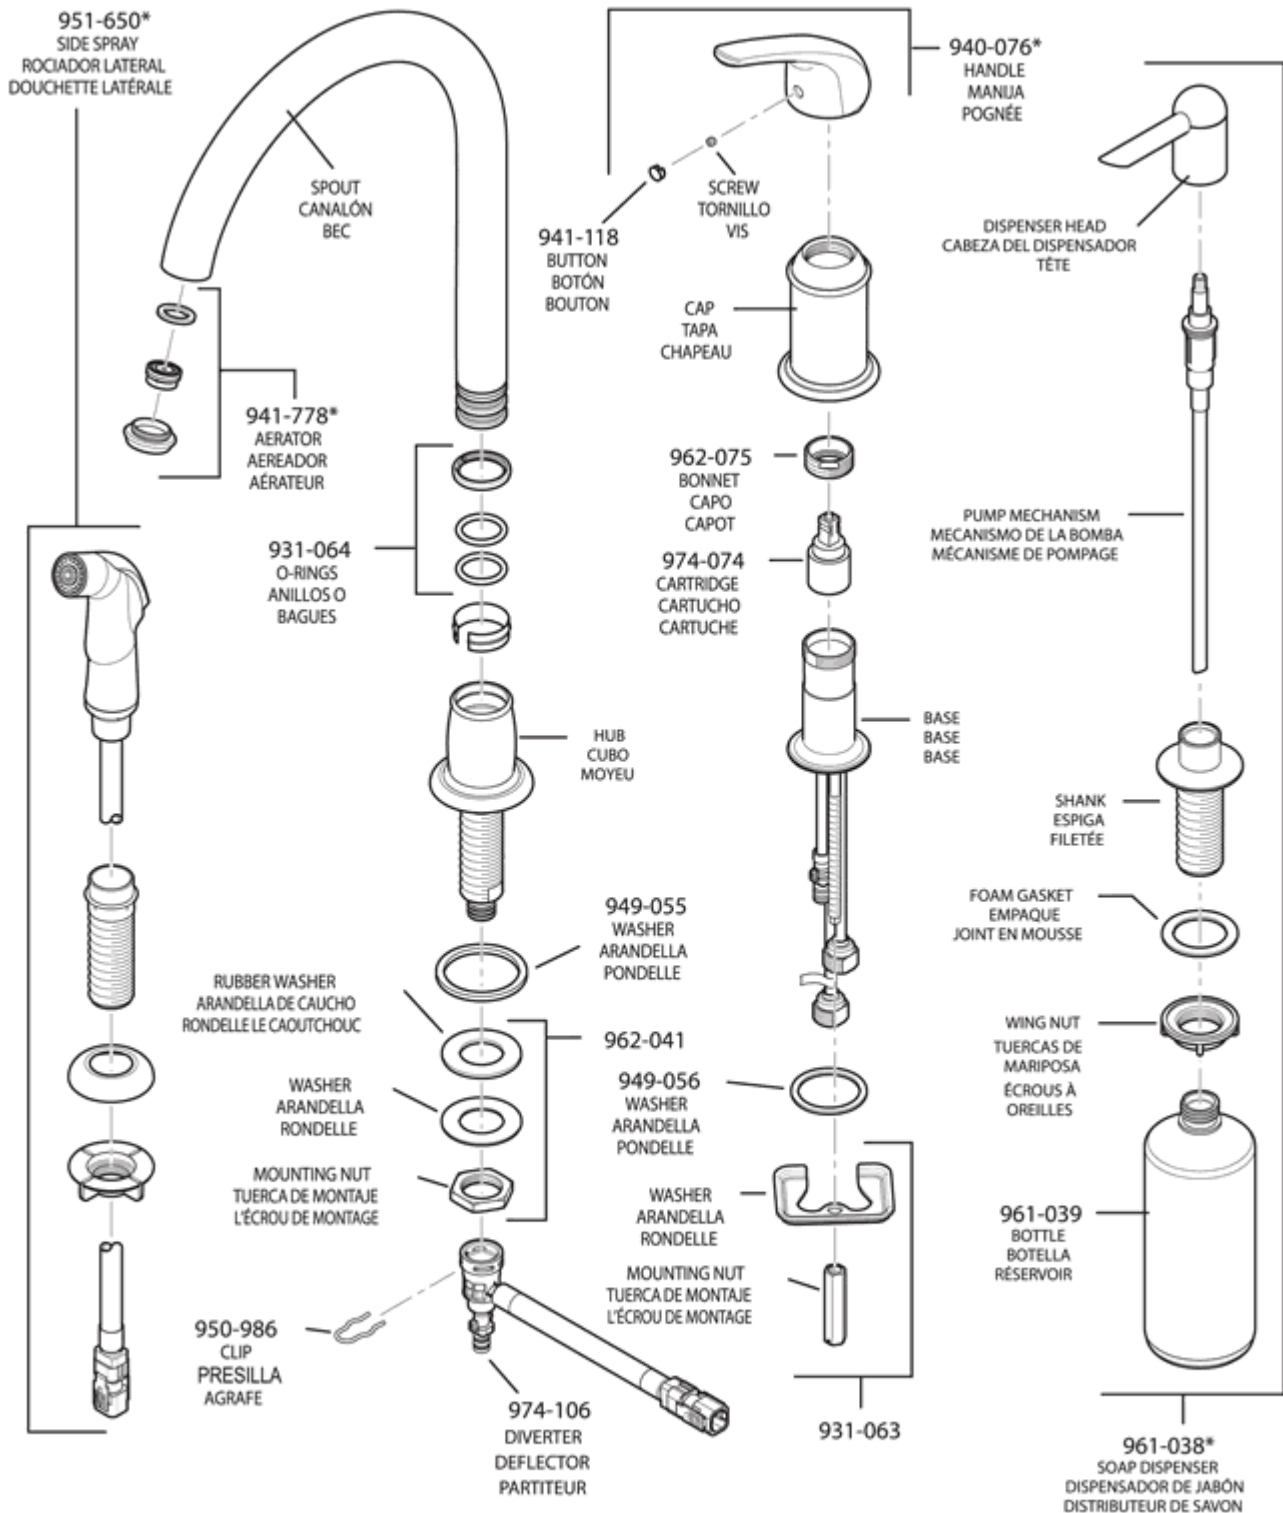

# WK1 Classic Series™ Kitchen Faucet

**Pfister**