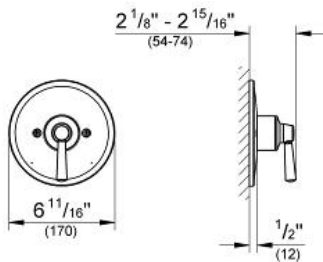

ARDEN
Pressure Balance Valve Trim
MODEL # 19312000

Pure Freude
an Wasser

GROHE

ADA

C

Product Description:

ARDEN

Pressure Balance Valve Trim

Standard Specification:

- GROHE SilkMove
- GROHE StarLight chrome finish
- Arden lever handle
- For use with Grohsafe Rough-In Valve (35 015)

Applicable Codes & Standards:

- Energy Policy Act of 1992
- ASME A112.18.1/CSA B125.1
- ICC/ANSI A117.1