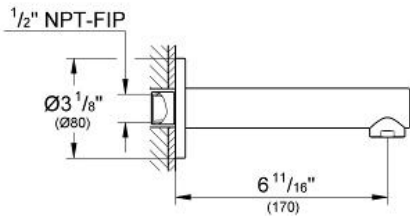

CONCETTO  
Tub Spout  
MODEL # 13274001

Pure Freude  
an Wasser

GROHE

ADA

C

**Product Description:**  
CONCETTO  
Tub Spout

**Standard Specification:**

- Wall mount
- GROHE StarLight chrome finish
- Flow control
- 1/2" (13 mm) NPT Male Threads
- 6 11/16" (170 mm) spout reach