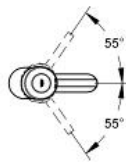

CONCETTO  
Single-Handle Bathroom Faucet  
MODEL # 34271000

Pure Freude  
an Wasser

GROHE

**Product Description:**  
**CONCETTO**  
**Single-Handle Bathroom Faucet**

**Standard Specification:**

- Single hole installation
- **GROHE SilkMove** 1.4" (35 mm) ceramic cartridge
- **GROHE StarLight** chrome finish
- Adjustable flow rate limiter
- Flow control
- Smooth body
- Without lift rod and without pop up waste
- Stainless steel flex lines
- Quick installation system
- Max Flow Rate: 1.5 gpm (5.7 L/min)