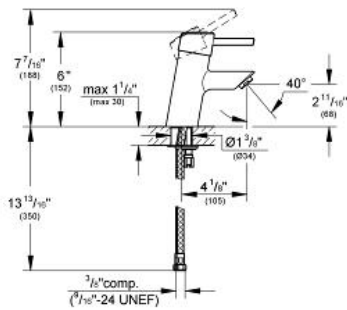

CONCETTO  
Single-Handle Bathroom Faucet  
MODEL # 34271000

Pure Freude  
an Wasser

GROHE

**Product Description:**  
**CONCETTO**  
**Single-Handle Bathroom Faucet**

**Standard Specification:**

- Single hole installation
- **GROHE SilkMove** 1.4" (35 mm) ceramic cartridge
- **GROHE StarLight** chrome finish
- Adjustable flow rate limiter
- Flow control
- Smooth body
- Without lift rod and without pop up waste
- Stainless steel flex lines
- Quick installation system
- Max Flow Rate: 1.5 gpm (5.7 L/min)