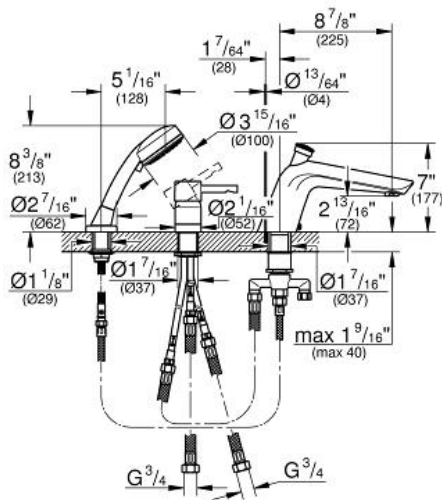

ESSENCE  
Three-Hole Roman Bathtub Faucet  
MODEL # 32232EN0

Pure Freude  
an Wasser

GROHE CANADA, INC. | 5900 Avebury Road, Mississauga, Ontario, Canada L5R 3M3  
Phone: 905-271-2929 | Fax: 905-271-9494 | info@grohe.ca

**Product Description:**  
ESSENCE  
Three-Hole Roman Bathtub Faucet

**Standard Specification:**

- New Tempesta Cosmopolitan 100 Hand Shower - 2 sprays, 2.0 gpm (26 046 001)
- GROHE StarLight finish

**Applicable Codes & Standards:**