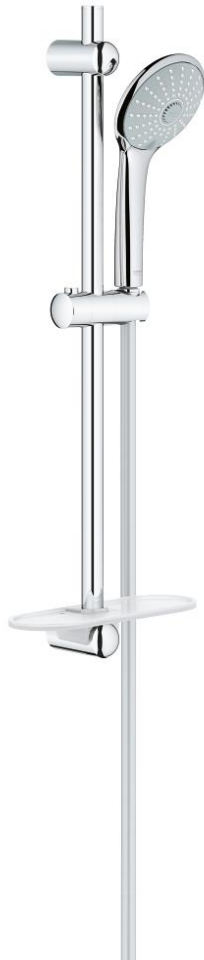

Pure Freude  
an Wasser

## 27 243 001 Euphoria Shower rail set 3 sprays

[https://www.grohe.co.uk/en\\_gb/euphoria-shower-rail-set-3-sprays-27243001.html](https://www.grohe.co.uk/en_gb/euphoria-shower-rail-set-3-sprays-27243001.html)

- hand shower Massage (27 239 000)
- shower rail, 600 mm (27 499)
- Silverflex shower hose 1750 mm (28 388 000)
- **GROHE EasyReach** tray (27 596)
- **GROHE EcoJoy** 9.5 l/min flow limiter
- **GROHE DreamSpray** perfect spray pattern
- **GROHE SprayDimmer** (Stepless flow rate reduction)
- **GROHE StarLight** chrome finish
- **GROHE QuickFix** (upper bracket adjustable to adapt to existing holes)
- **SpeedClean** anti-limescale system
- **Inner WaterGuide** for a longer life
- **Twistfree** preventing the hose from twisting
- **suitable for instantaneous heater**