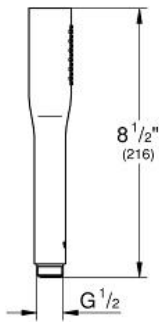

EUPHORIA COSMOPOLITAN
STICK
Hand Shower
MODEL # 27400000

Pure Freude
an Wasser

Product Description:
EUPHORIA COSMOPOLITAN STICK
Hand Shower

Standard Specification:

- 1 Spray: Normal
- 2.5 gpm (9.5 l/min) flow limiter
- **GROHE StarLight** chrome finish
- **SpeedClean** anti-lime system
- Inner WaterGuide for a longer life
- Universal mounting system (fits all standard shower hoses)
- Suitable for instantaneous heater
- Min. recommended pressure: 15 psi (1.0 bar)

Applicable Codes & Standards:

- Energy Policy Act of 1992
- NSF 61
- ASME A112.18.1/CSA B125.1

Color:

- 27400000 StarLight Chrome