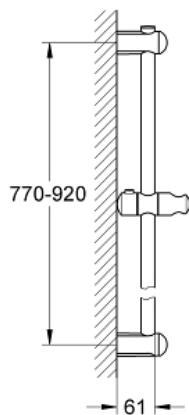

EUPHORIA  
36" Shower Bar  
MODEL # 27500000

Pure Freude  
an Wasser

GROHE

**Product Description:**  
EUPHORIA  
36" Shower Bar

**Standard Specification:**

- With wall holders, glide element and swivel holder
- GROHE StarLight chrome finish

**Applicable Codes & Standards:**

- Energy Policy Act of 1992
- ASME A112.18.1/CSA B125.1

**Color:**

- 27500000 StarLight Chrome