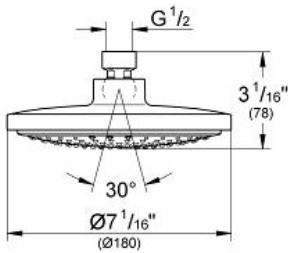

Product Description: Head shower 1 spray

Standard Specification:

- Rain spray pattern
- Rotating ball joint $\pm 15^\circ$
- 1/2" Connection thread
- **GROHE EcoJoy** 2.0 gpm flow limiter
- **GROHE DreamSpray** perfect spray pattern
- **GROHE StarLight** finish
- **SpeedClean**[®] anti-lime system
- Suitable for instantaneous heater
- Max Flow Rate: 2.0 gpm (7.6 l/min)