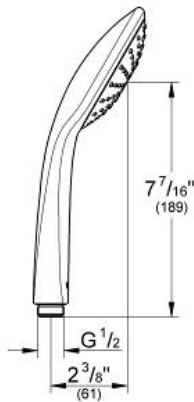

EUPHORIA 110 MONO Hand Shower

MODEL # 27809000

Pure Freude
an Wasser

GROHE

Product Description: EUPHORIA 110 MONO Hand Shower

Standard Specification:

- Rain spray pattern (1 spray-rain)
- GROHE EcoJoy 2.0 gpm flow limiter
- GROHE DreamSpray perfect spray pattern
- GROHE StarLight chrome finish
- SpeedClean anti-lime system
- Universal mounting system (fits all standard shower hoses)
- Max Flow Rate: 2.0 gpm (7.6 l/min)

Applicable Codes & Standards:

- Energy Policy Act of 1992
- NSF 61
- ASME A112.18.1/CSA B125.1
- EPA WaterSense®

Color:

- 27809000 StarLight Chrome