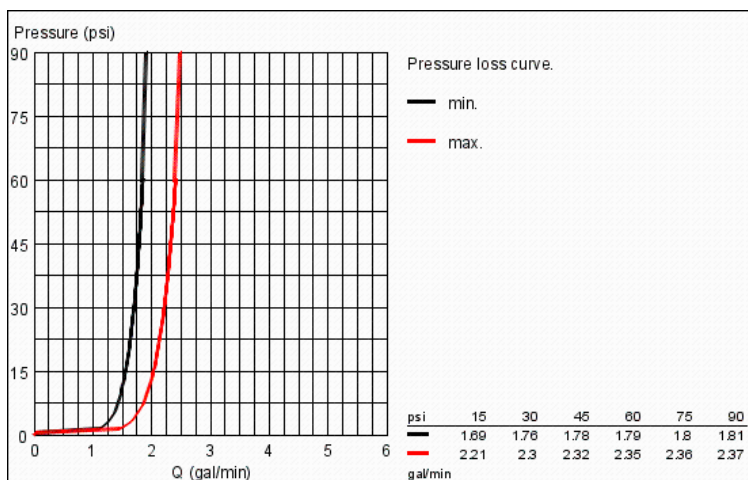

Color:

- ☐ 27239 000 chrome
- ☐ 27239 EN0 Brushed Nickel