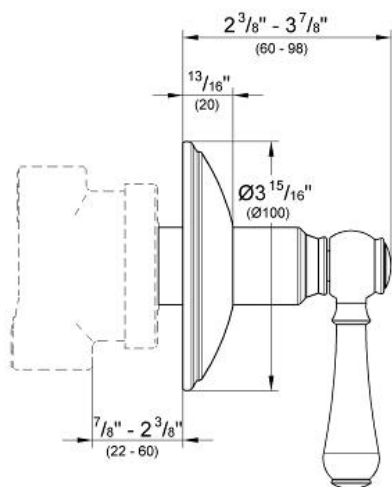

GENEVA
2-Way Diverter
MODEL # 19220000

Pure Freude
an Wasser

GROHE

ADA

C

Product Description:

GENEVA
2-Way Diverter

Standard Specification:

- For use with Diverter Rough-In Valve (29 712)
- Adjustable installation depth: 7/8" - 2 3/8"
- GROHE StarLight chrome finish

Applicable Codes & Standards:

- Energy Policy Act of 1992
- ASME A112.18.1/CSA B125.1
- ICC/ANSI A117.1