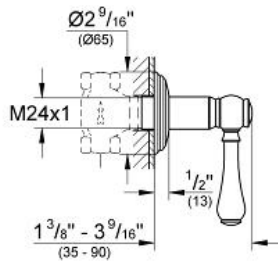

GENEVA
Volume Control Trim
MODEL # 19837000

Pure Freude
an Wasser

GROHE

ADA

C

Product Description:
GENEVA
Volume Control Trim

Standard Specification:

- For use with Rough-In Valve (29 273) (1/2" NPT) or (29 274) (3/4" NPT)
- GROHE StarLight chrome finish

Applicable Codes & Standards:

- Energy Policy Act of 1992
- ASME A112.18.1/CSA B125.1
- ICC/ANSI A117.1

Color:

- 19837000 StarLight Chrome