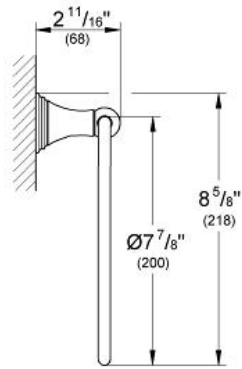

GENEVA
Towel Ring
MODEL # 40151EN0

Pure Freude
an Wasser

GROHE

Product Description:
GENEVA
Towel Ring

Standard Specification:

- GROHE StarLight finish

Applicable Codes & Standards:

- Energy Policy Act of 1992
- ASME A112.18.1/CSA B125.1

Color:

- 40151EN0 Brushed Nickel