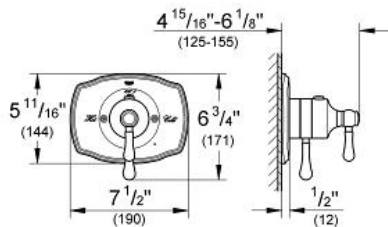

# GROHFLEX 2000 Single Function Thermostatic Trim with Control Module

MODEL # 19822000

Pure Freude  
an Wasser

ADA

## Product Description:

**GROHFLEX 2000**

**Single Function Thermostatic Trim with Control Module**

## Standard Specification:

- For shower only or shower/tub with diverter applications
- **GROHE TurboStat** technology
- Integrated volume control
- Integrated bypass option when used with diverter tub spout
- 1 axis operation
- Requires GrohFlex universal rough-in box (35 026 000) (sold separately)
- **GROHE SilkMove**
- **GROHE StarLight** chrome finish
- 6.3 gpm at 45 psi