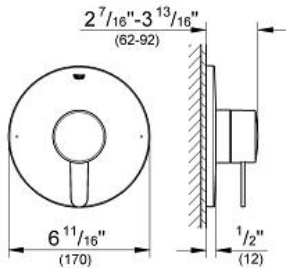

EUROPLUS Single Function Valve Trim Kit with Control Module

MODEL # 19880EN0

Pure Freude
an Wasser

GROHE

ADA

Product Description:

EUROPLUS

Single Function Valve Trim Kit with Control Module

Standard Specification:

- For shower only or shower/tub with diverter applications
- Integrated bypass option when used with diverter tub spout
- Requires GrohFlex universal rough-in box (35 026 000) (sold separately)
- **GROHE SilkMove**
- **GROHE StarLight** finish
- 6.1 gpm (23 l/min) at 45 psi