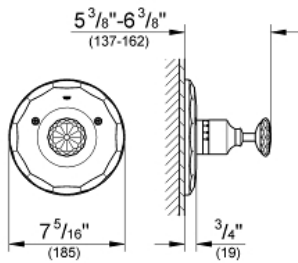

KENSINGTON  
Thermostat Trim  
MODEL # 19265VP0

Pure Freude  
an Wasser

GROHE

**Product Description:**  
KENSINGTON  
Thermostat Trim

**Standard Specification:**

- GROHE StarLight chrome finish
- For use with GrohTherm Rough-In Valve (34 331) or (34 397)