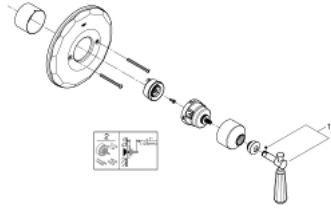

19 267 EN0 KENSINGTON PBV TRIMSET

PRODUCT DESCRIPTION

- set for final installation for
- 35 250, 35 251, 35 252, 35 253
- without concealed body
- lever handle
- **GROHE StarLight** finish
- for use with Grohsafe rough-in valve 35 015

19 267 EN0 KENSINGTON PBV TRIMSET

SPARE PARTS

1: Lever (Order-nr. 18090EN0)

2: Extension (Order-nr. 47996000)*

* Optional accessories