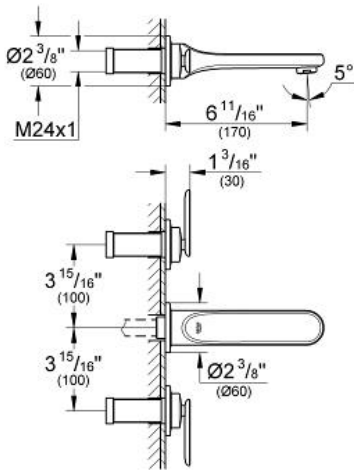

VERIS
8" Widespread Two-Handle
Bathroom Faucet M-Size

MODEL # 20183000

Pure Freude
an Wasser

Product Description:

VERIS

8" Widespread Two-Handle Bathroom Faucet M-Size

Standard Specification:

- Wall mount
- Requires Vessel Rough-In Valve (29 031)
- **GROHE StarLight** chrome finish
- Valves hot/cold with 1/2" (13mm) cartridge (90°)
- Integrated **SpeedClean** flow control
- 6 9/16" (167 mm) spout reach
- Center distance 7 7/8" (200mm)
- Max Flow Rate: 1.5 gpm (5.7 L/min)