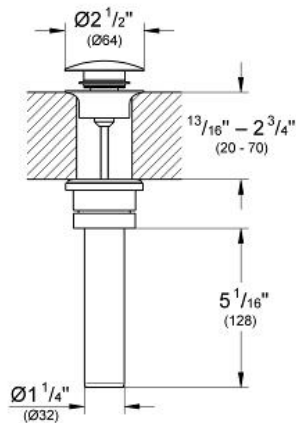

Waste fitting
MODEL # 65818KS0

Pure Freude
an Wasser

GROHE

Product Description:

Waste fitting

Standard Specification:

- With push-open cover
- Removable cover
- Closable
- **GROHE StarLight** chrome finish
- Matches faucet finishes
- One-touch spring action pop-up (No overflow)
- No Lift Rod required