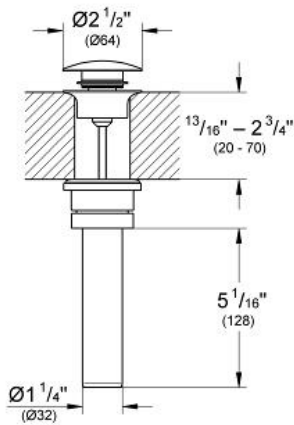

Waste fitting  
MODEL # 65818LS0

Pure Freude  
an Wasser

GROHE

**Product Description:**

**Waste fitting**

**Standard Specification:**

- Removable cover
- With push-open cover
- Closable
- **GROHE StarLight** chrome finish
- Matches faucet finishes
- One-touch spring action pop-up (No overflow)
- No Lift Rod required

**Color:**

- 65818LS0 Moon White