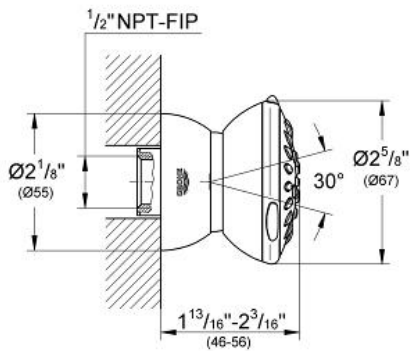

GROHE ONDUS/RELEXA 65
MASSAGE NPT
Side Shower 2 Sprays
MODEL # 27070000

Pure Freude
an Wasser

GROHE

Product Description:

**GROHE ONDUS/RELEXA 65 MASSAGE NPT
Side Shower 2 Sprays**

Standard Specification:

- 2 adjustable spray patterns: Normal/Massage
- Ball-joint
- 1/2" NPT Female Threads
- **GROHE DreamSpray** perfect spray pattern
- **GROHE StarLight** chrome finish
- **SpeedClean** anti-lime system
- Inner WaterGuide for a longer life
- Max Flow Rate 2.5 gpm (9.5 L/min)

Applicable Codes & Standards:

- Energy Policy Act of 1992
- ASME A112.18.1/CSA B125.1

Color:

- 27070000 StarLight Chrome