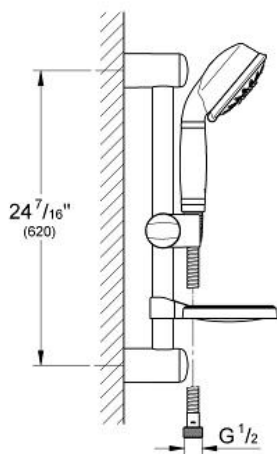

# RELEXA RUSTIC 100 Shower System

MODEL # 27142000

Pure Freude  
an Wasser

**GROHE**

**Product Description:**  
**RELEXA RUSTIC 100**  
**Shower System**

**Standard Specification:**

- Relexa Rustic hand-held shower (27 125)
- 24" shower bar (28 666)
- 69" shower hose (28 025)
- Soap dish
- **GROHE DreamSpray** perfect spray pattern
- **GROHE StarLight** chrome finish
- **SpeedClean** anti-lime system
- Inner WaterGuide for a longer life
- Twistfree to prevent hose from twisting
- Max Flow Rate 2.5 gpm at 80 psi (9.5 L/min)

**Applicable Codes & Standards:**

- Energy Policy Act of 1992
- ASME A112.18.1/CSA B125.1

**Color:**

- 27142000 StarLight Chrome