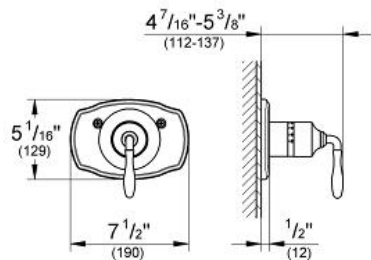

SEABURY
Thermostat Trim
MODEL # 19614000

Pure Freude
an Wasser

GROHE

ADA

Product Description:
SEABURY
Thermostat Trim

Standard Specification:

- Only useable with separate shut-off valves

Applicable Codes & Standards: