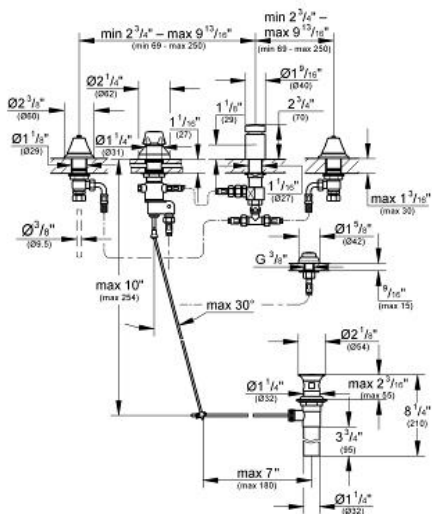

SEABURY  
 Three-Hole Bidet Faucet  
 MODEL # 24020000

Pure Freude  
 an Wasser

**Product Description:**  
 SEABURY  
 Three-Hole Bidet Faucet

**Standard Specification:**

- Handles sold separately
- Vertical spray and rim flush
- With anti-siphon device
- Pressure resistant flexible connection hoses
- **GROHE StarLight** chrome finish

**Applicable Codes & Standards:**

- Energy Policy Act of 1992
- ASME A112.18.1/CSA B125.1

**Color:**

- 24020000 StarLight Chrome