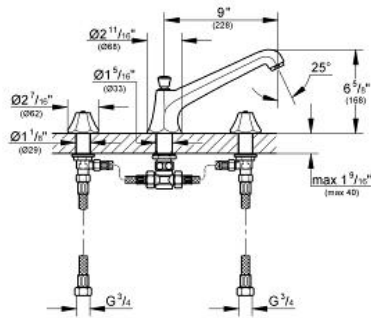

SOMERSET
 Three-Hole Roman Bathtub Faucet
 MODEL # 25076000

Pure Freude
 an Wasser

Product Description:
 SOMERSET
 Three-Hole Roman Bathtub Faucet

Standard Specification:

- GROHE StarLight chrome finish
- Diverter bath spout with flow control
- Side valves
- 1/2" (13mm) ceramic cartridge (90° turn)
- Less handles – order (18 172) (sold separately)
- Max Flow Rate 13.2 gpm (50 L/min)

Applicable Codes & Standards:

- Energy Policy Act of 1992
- ASME A112.18.1/CSA B125.1

Color:

- 25076000 StarLight Chrome