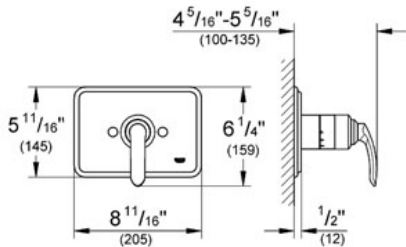

TALIA  
Pressure Balance Valve Trimset  
MODEL # 19264

Pure Freude an Wasser

GROHE America, Inc | 200 North Gary Avenue, Suite G, Roselle, IL 60172  
Phone: +1 (800) 444-7643 | Fax: +1 (800) 225-2778 | us-customerservice@grohe.com

ADA

**Product Description:**  
Pressure Balance Valve Trimset

**Standard Specification:**

- GROHE StarLight® finish

Set for final installation for

- Grohsafe 35 250 - 35 253
- Without concealed body
- With Talia Volo lever handle

**Applicable Codes & Standards:**

- Energy Policy Act of 1992
- ASME A112.18.1/CSA B125.1
- ICC/ANSI A117.1

**Color:**

- 19264 000 chrome
- 19264 EN0 Brushed Nickel