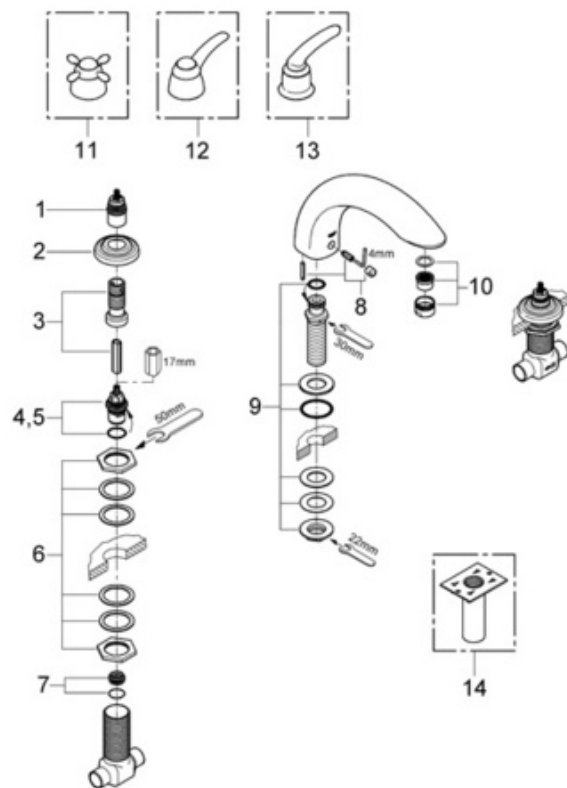

## 25 596 3-hole Roman tub filler

### Exploded View

### Parts Breakdown

| Pos No. | Spare Part Description            | Product No. | Pcs. |
|---------|-----------------------------------|-------------|------|
|         | <b>25 596</b>                     |             |      |
| 1       | Handle insulator                  | 45 393      | 1    |
| 2       | Escutcheon side valve             | 00 114      | 1    |
| 3       | Primary spindle                   | 45 202      | 1    |
| 4       | 90 degree 3/4" carbodur cartridge | 45 888      | 1    |
| 5       | 90 degree 3/4" carbodur cartridge | 45 887      | 1    |
| 6       | L/p handshower mounting set       | 45 444      | 1    |
| 7       | Seat                              | 45 345      | 1    |
| 8       | Spout connection set              | 45 682      | 1    |
| 9       | Mounting shank                    | 45 163      | 1    |
| 10      | Flow regulator                    | 13 927      | 1    |
|         | <b>Special Accessories</b>        |             |      |
| 11      | Cross handle                      | 45 414      | 1    |
| 12      | Lever handle                      | 45 820      | 1    |
| 13      | Voio lever handle                 | 18 085      | 2    |
| 14      | Extension kit                     | 12 939      | 1    |