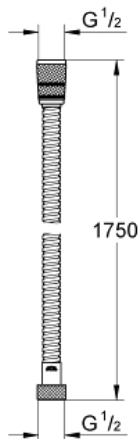

# ROTAFLEX METAL LONGLIFE

MODEL # 28025000

Pure Freude  
an Wasser

**GROHE**

## Product Description: ROTAFLEX METAL LONGLIFE

### Standard Specification:

- 69"
- Material: Metal
- Longlife
- Strengthened model
- Tensile strength 500 N
- Pressure resistance: up to 16 bar
- Heat resistance 165°F
- AntiFold bend proof
- Universal connection G 1/2" x 1/2"
- Rotation cone for Twist-free function
- Silicone strip prevents hand shower from turning while in body spray position
- **GROHE StarLight** chrome finish
- Blister pack