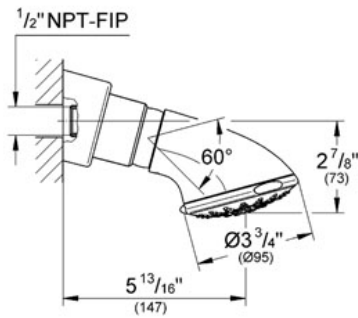

## Product Description: Head Shower 5 sprays

### Standard Specification:

- GROHE StarLight® finish
- SpeedClean anti-lime system
- 5 spray patterns: Wide Spray / Needle Jet / Rain / Massage / Champagne
- Ball-joint
- 1/2" NPT Female Threads
- Assembly dependent angle of inclination
- Connection thread with seal
- Max Flow Rate 2.5 gpm (9.5 L/min)