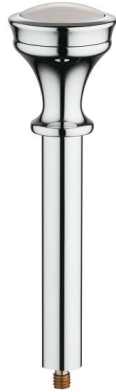

Pop-up rod
MODEL # 45817000

*Pure Freude
an Wasser*

Product Description:

Pop-up rod

Standard Specification:

Color:

45817000 StarLight Chrome