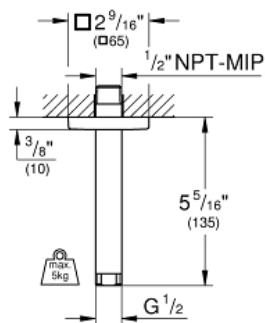

RAINSHOWER
6" Ceiling Shower Arm with
Square Flange

MODEL # 27486000

Pure Freude
an Wasser

GROHE

Product Description:

RAINSHOWER

6" Ceiling Shower Arm with Square Flange

Standard Specification:

- 1/2" (13 mm) NPT Male Threads
- With square escutcheon
- Can be used with all Rainshower shower heads
- **GROHE StarLight** chrome finish

Applicable Codes & Standards:

- Energy Policy Act of 1992
- ASME A112.18.1/CSA B125.1