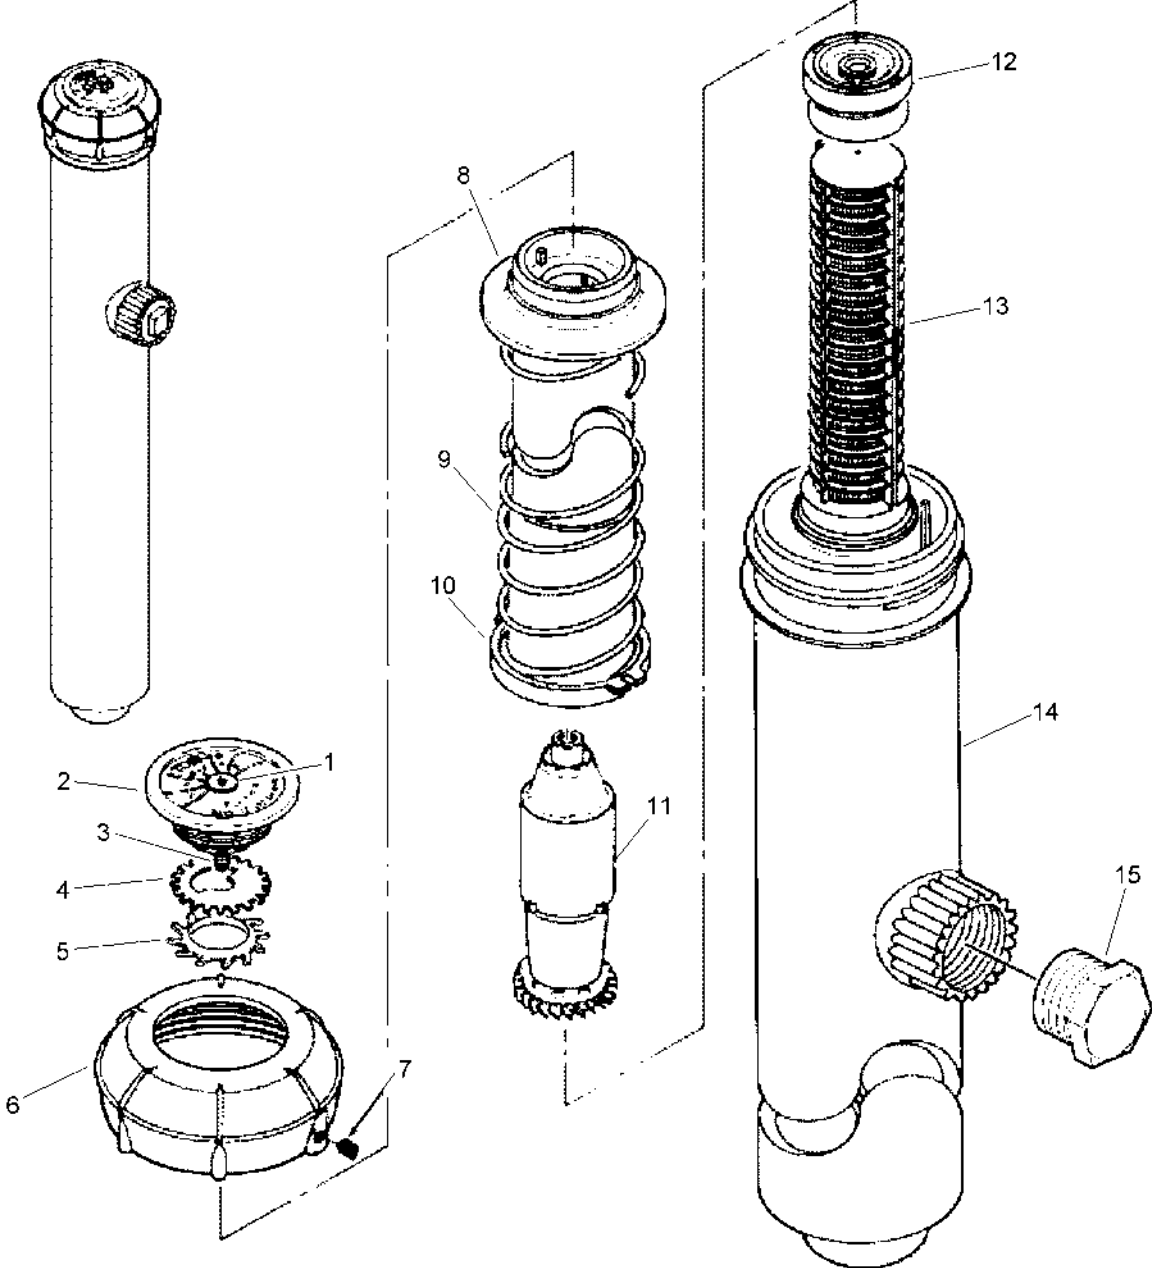

## 300 High-pop (continued)

<i>Ref.</i>	<i>Part Number</i>	<i>Qty.</i>	<i>Description</i>	<i>Ref.</i>	<i>Part Number</i>	<i>Qty.</i>	<i>Description</i>
1		1	Plug, Cap, Nozzle ●	8	9-4572	1	Seal, Riser
2		1	Nozzle Assy. (Includes Items 1 & 3) ●	9	35-7579	1	Spring, Retraction
3	360-0272	1	Screw, Machine, Nozzle, 8-32 X 7/8"	10	9-4570	1	Riser
4		1	Disc, Arc ●	11	9-2829	1	Drive Assy., 300 Series
5	9-2825	1	Seal, Nozzle	12	9-5683	1	Stator Assy.
6	35-0481	1	Cap Assy., High-Pop (Includes Item 7)	13	9-4571	1	Screen, Basket
7	360-0223	1	Screw-Set, Half-Dog Point, 6-32 X 1/4"	14	89-1960	1	Body
				15	363-3779	1	Plug, 3/4" Npt Male