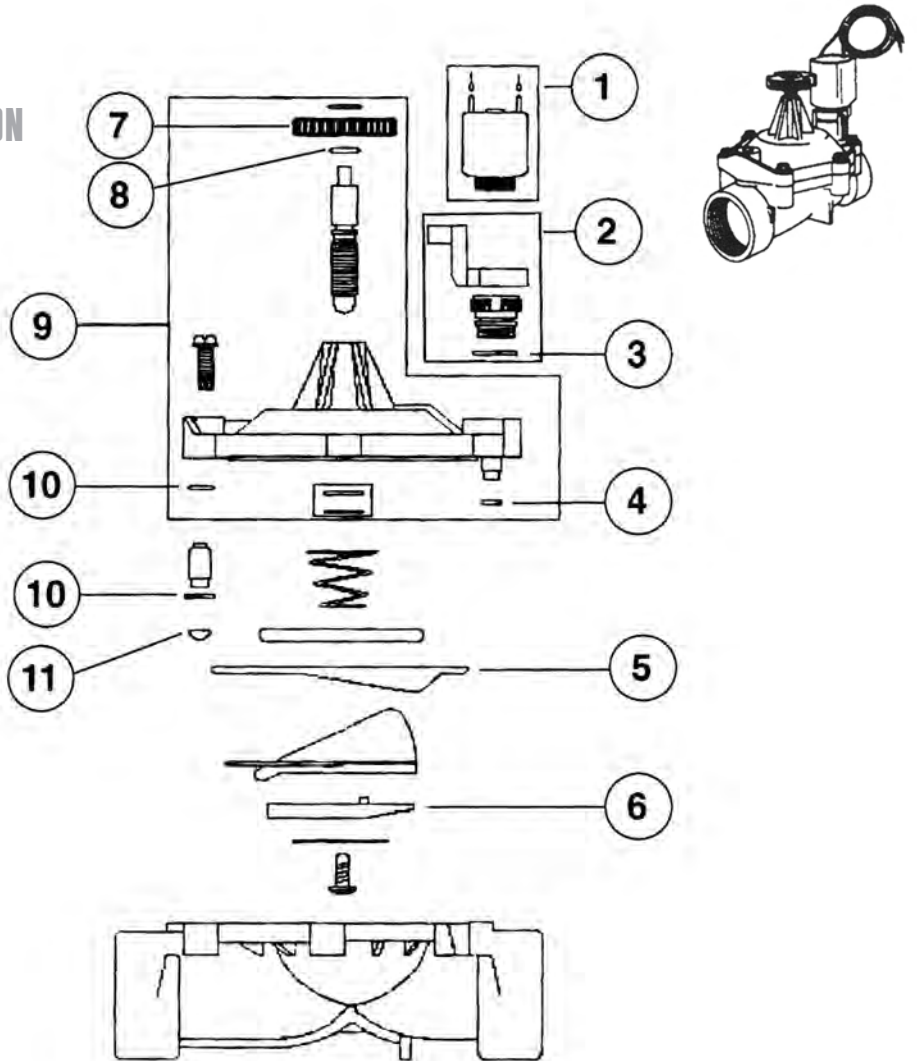

### MODEL NUMBERS:

- 700-1
- 700-1.5
- 700-2

| REF.# | DESCRIPTION                      | 700-1<br>PART NUMBERS | 700-1.5<br>PART NUMBERS | 700-2<br>PART NUMBERS |
|-------|----------------------------------|-----------------------|-------------------------|-----------------------|
| 1     | Solenoid Assembly, 24 VAC, 60 Hz | R811-24VACG           | R811-24VACG             | R811-24VACG           |
| 1     | Solenoid Assembly, 24 VAC, 50 Hz | 588403                | 588403                  | 588403                |
| 2     | Manual Bleed Assembly            | R606902               | R606902                 | R606902               |
| 3     | O-Ring                           | R1631                 | R1631                   | R1631                 |
| 4     | O-Ring                           | R10153                | R10153                  | R1054                 |
| 5     | Diaphragm                        | R2357                 | R2383                   | R1869                 |
| 6     | Seat Seal                        | R2349                 | R2376                   | R1874                 |
| 7     | Flow Control Knob                | R1019901              | R1027701                | R1995                 |
| 8     | O-Ring                           | R2509                 | R1054                   | R2863                 |
| 9     | Bonnet Assembly                  | R691901               | R691701                 | R691801               |
| 10    | O-Ring                           | R2509                 | R1054                   | R2863                 |
| 11    | Filter Screen                    | R2360                 | R2386                   | R2655                 |
|       | Repair Kit                       | SPK-700-1             | SPK-700-1.5             | SPK-700-2             |

### MODEL NUMBERS:

- 700B-.75