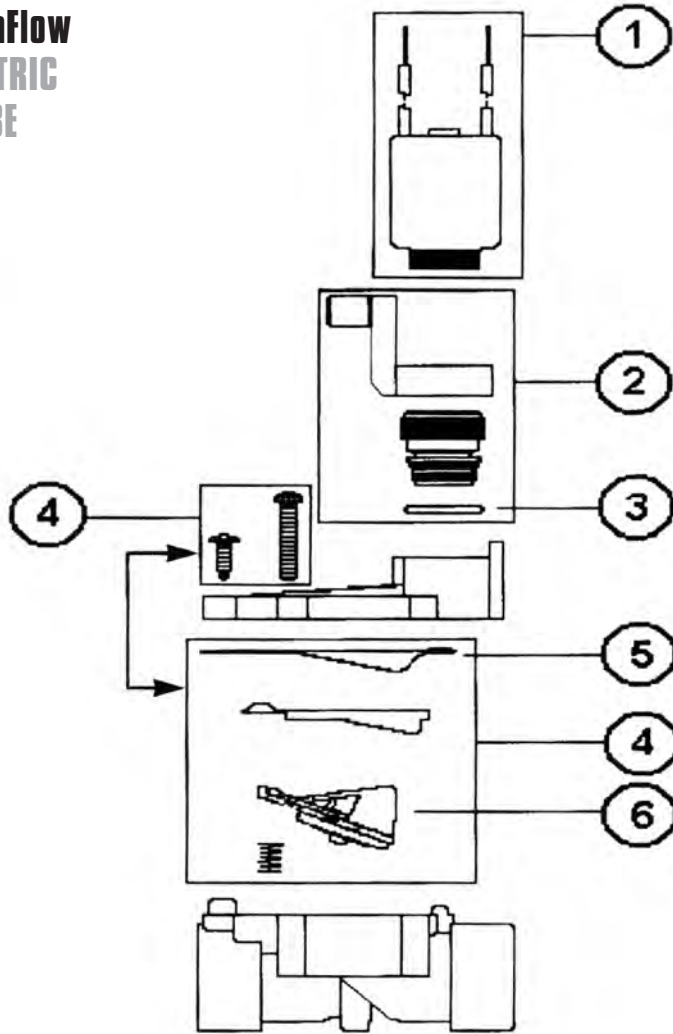

VALVES

700 SERIES UltraFlow ELECTRIC GLOBE

MODEL NUMBERS:

- 700B-.75

700B-.75

REF.#	DESCRIPTION	PART NUMBERS
1	Solenoid Assembly, 24 V ac, 60 Hz	R811-24VACG
1	Solenoid Assembly, 24 V ac, 50 Hz	588403
2	Manual Bleed Assembly	R606902
3	O-Ring	R1631
4	Repair Kit (includes screws)	SPK-700B-.75
5	Diaphragm	R2026
6	Seat Seal Assembly	R1018101
	Repair Instructions	-----