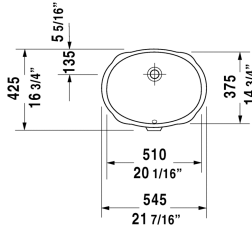

Vanity basin Santosa  # 0466510000

| < 20 1/8" Inch > |

Vanity basin Santosa	Dimension	Weight	Order number
undermount basin, with overflow, without faucet deck, hardware included, 20 1/8" Inch			
Colors			
00 White			
Variant			
	20 1/8" x 14 3/4" Inch	17.6 lb	0466510000
Infobox			
Measurements of undercounter models represent interior measurements			
Sanitary ceramics with the special WonderGliss surface finish will remain clean and attractive-looking for a long time to come. When ordering WonderGliss please add a "1" as eleventh digit to the model number.			
Hardware for stone countertops		0.04 lb	005037

All drawings contain the necessary measurements which are subject to standard tolerances. They are stated in inch & mm and are non-binding. Exact measurements, in particular for customized installation scenarios, can only be taken from the finished ceramic piece.