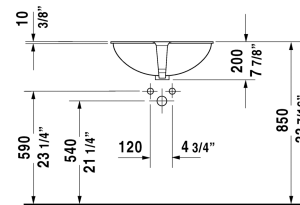

Vanity basin Santosa  # 0466510000

| < 20 1/8" Inch > |

Vanity basin Santosa	Dimension	Weight	Order number
undermount basin, with overflow, without faucet deck, hardware included, 20 1/8" Inch			
Colors			
00 White			
Variant			
	20 1/8" x 14 3/4" Inch	17.6 lb	0466510000
Infobox			
Measurements of undercounter models represent interior measurements			
Sanitary ceramics with the special WonderGliss surface finish will remain clean and attractive-looking for a long time to come. When ordering WonderGliss please add a "1" as eleventh digit to the model number.			
Hardware for stone countertops		0.04 lb	005037

All drawings contain the necessary measurements which are subject to standard tolerances. They are stated in inch & mm and are non-binding. Exact measurements, in particular for customized installation scenarios, can only be taken from the finished ceramic piece.