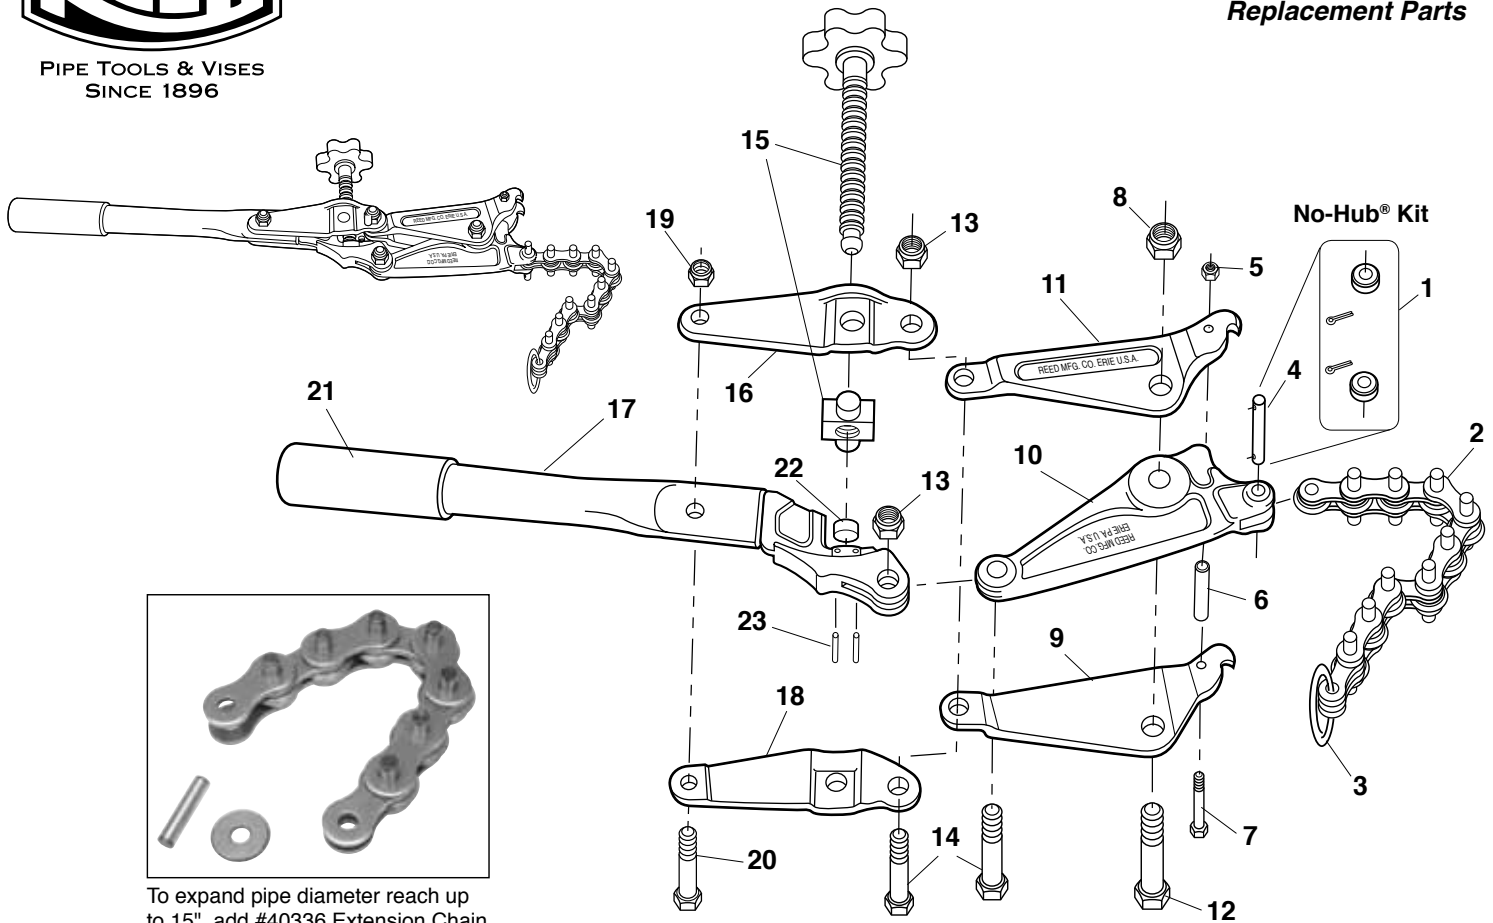

PIPE TOOLS & VISES
SINCE 1896

Soil Pipe Cutters (SC49 All Models)

Replacement Parts

To expand pipe diameter reach up to 15", add #40336 Extension Chain.

Parts List

Ref. No.	Description	SC49-6 08049		SC49-8 08050		SC49-10 08051		SC49-12 08052		SC49-15 08053	
		Item Code	Qty.	Item Code	Qty.	Item Code	Qty.	Item Code	Qty.	Item Code	Qty.
1	No-Hub® Kit	08034	1	08034	1	08034	1	08034	1	08034	1
2	Chain	40202	1	98101	1	98102	1	98103	1	98104	1
3	Chain Ring	40010	1	40010	1	40010	1	40010	1	40010	1
4	Chain Pin	98036	1	98036	1	98036	1	98036	1	98036	1
5	1/4" Nylock Nut	30108	1	30108	1	30108	1	30108	1	30108	1
6	Spacer	30110	1	30110	1	30110	1	30110	1	30110	1
7	1/4" Cap Screw	30109	1	30109	1	30109	1	30109	1	30109	1
8	5/8" Nylock Nut	30111	1	30111	1	30111	1	30111	1	30111	1
9	Left Chain Jaw	98014	1	98014	1	98014	1	98014	1	98014	1
10	Male Chain Jaw	98016	1	98016	1	98016	1	98016	1	98016	1
11	Right Chain Jaw	98015	1	98015	1	98015	1	98015	1	98015	1
12	Jaw Bolt	98026	1	98026	1	98026	1	98026	1	98026	1
13	9/16" Nylock Nut	30112	2	30112	2	30112	2	30112	2	30112	2
14	9/16" Handle Bolt	98028	2	98028	2	98028	2	98028	2	98028	2
15	Pressure Screw Assembly*	98046	1	98046	1	98046	1	98046	1	98046	1
16	Left Connector Plate	98017	1	98017	1	98017	1	98017	1	98017	1
17	Handle Assembly*	98025	1	98025	1	98025	1	98025	1	98025	1
18	Right Connector Plate	98018	1	98018	1	98018	1	98018	1	98018	1
19	7/16" Nylock Nut	30195	1	30195	1	30195	1	30195	1	30195	1
20	7/16" Pivot Bolt	30053	1	30053	1	30053	1	30053	1	30053	1
21	Handle Grip	40209	1	40209	1	40209	1	40209	1	40209	1
22	Thrust Cap	98060	1	98060	1	98060	1	98060	1	98060	1
23	Roll Pin	30043	2	30043	2	30043	2	30043	2	30043	2
24	1/2" Ratchet Wrench (not shown)	40208	1	40208	1	40208	1	40208	1	40208	1

*Tools manufactured prior to 2003 will need to retrofit with the following parts: 98025 Handle Assembly, 40209 Handle Grip, 98060 Thrust Cap, and quantity 2 of 30043 Roll Pin.

Reed Manufacturing Company
1425 West 8th Street
Erie, PA 16502 USA