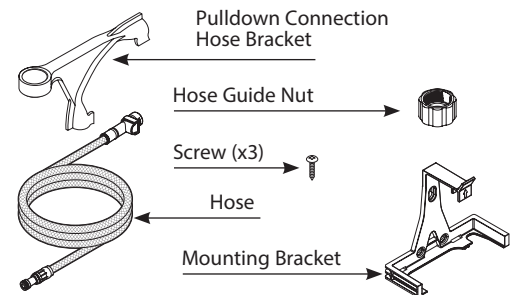

Wall Mount Service Kit 177566

3-Hole Escutcheon

- **141002** Chrome
- **141002SRS** Spot Resist Stainless
- **141002ORB** Oil Rubbed Bronze