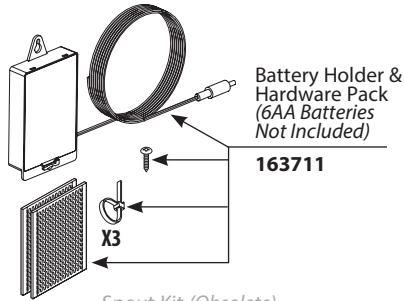

Illustrated Parts

ARBOR™ with MOTIONSENSE™ Hands-Free, Single-Handle High Arc Pulldown Kitchen Faucet

MODELS

7594EC
7594ESRS
7594EORB

FINISH

Chrome
Spot Resist Stainless
Oil Rubbed Bronze

Battery Holder & Hardware Pack
(6AA Batteries Not Included)
163711