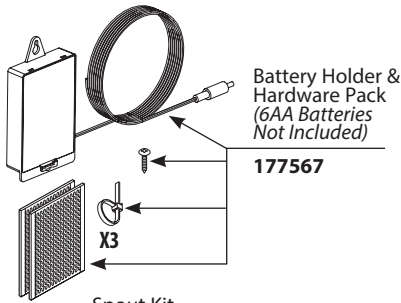

Illustrated Parts

ARBOR™ with MOTIONSENSE™ Hands-Free, Single-Handle High Arc Pulldown Kitchen Faucet

MODELS

- 7594EC
- 7594ESRS
- 7594EORB

FINISH

- Chrome
- Spot Resist Stainless
- Oil Rubbed Bronze

Battery Holder & Hardware Pack
(6AA Batteries Not Included)