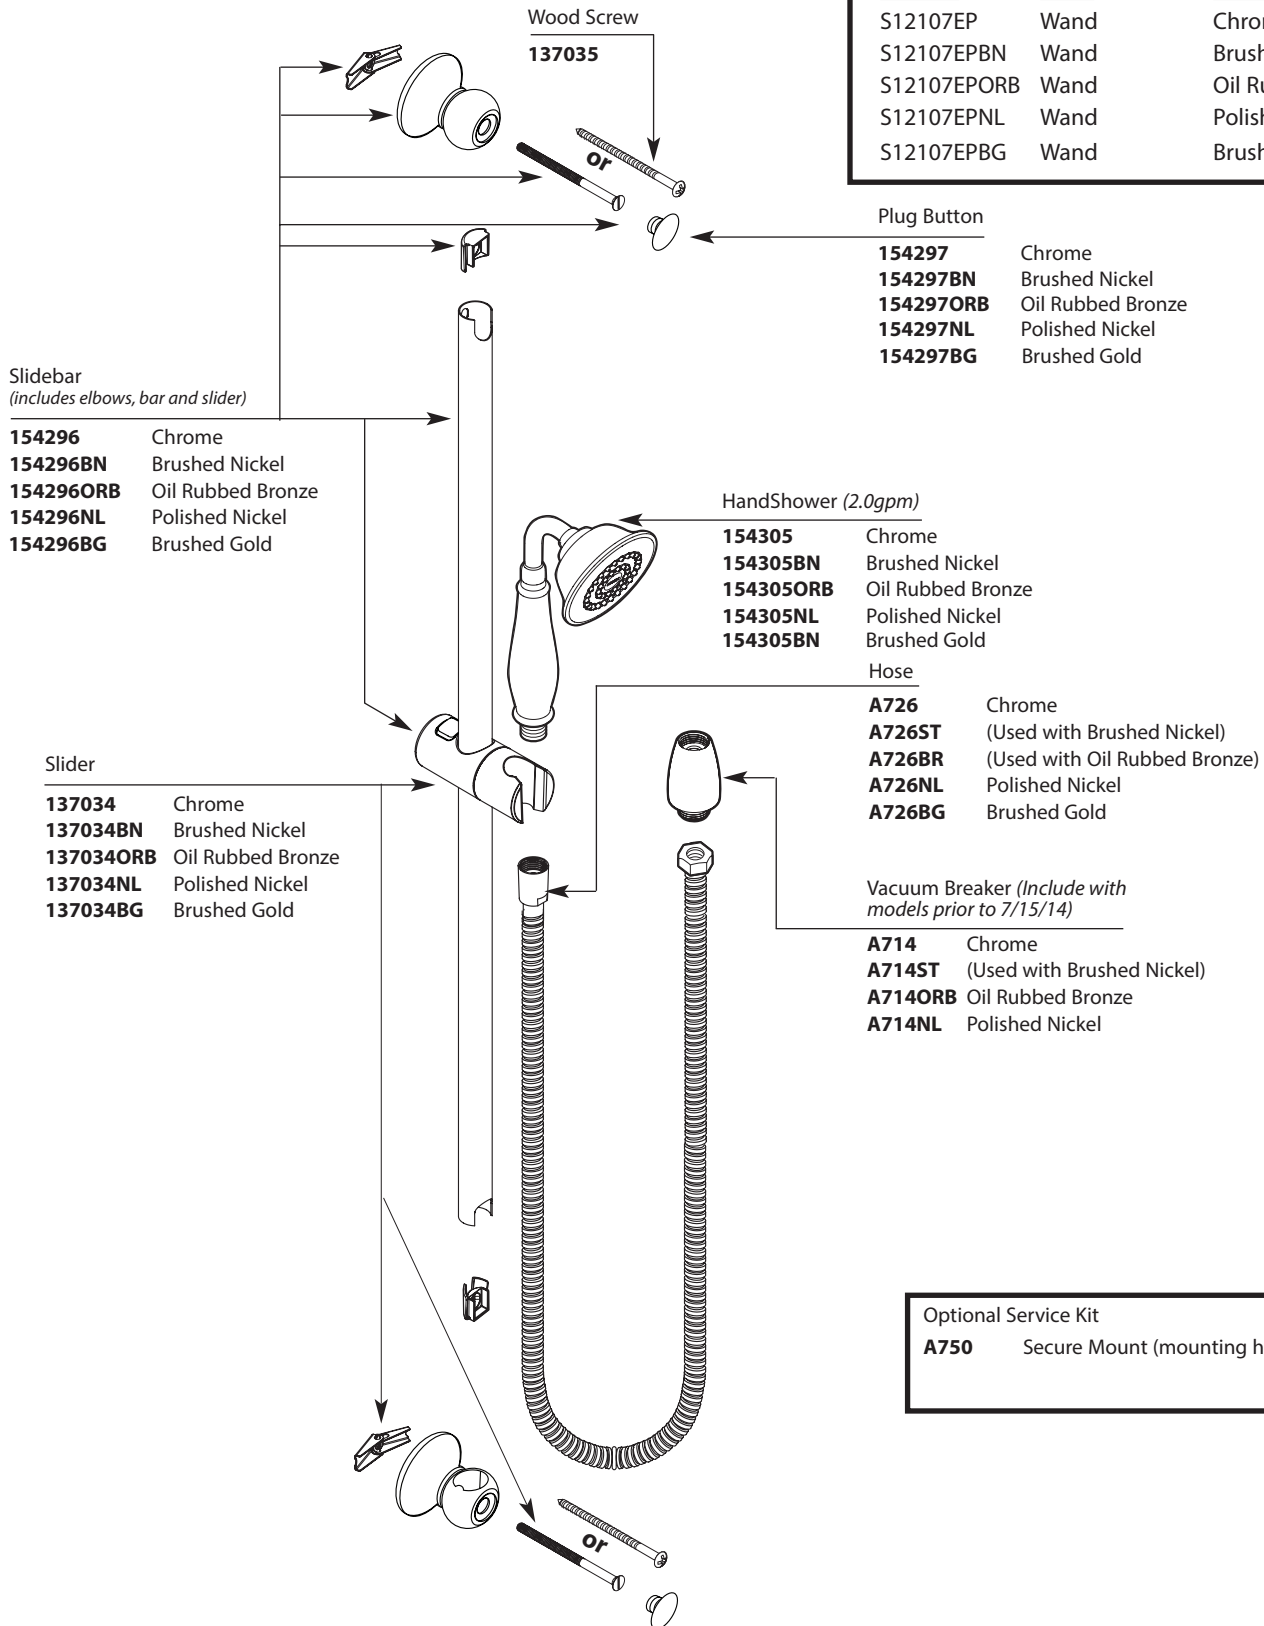

■ Order by Part Number

WEYMOUTH™		
Single Function Handshower		
MODEL	TYPE	FINISH
S12107EP	Wand	Chrome
S12107EPBN	Wand	Brushed Nickel
S12107EPORB	Wand	Oil Rubbed Bronze
S12107EPNL	Wand	Polished Nickel
S12107EPBG	Wand	Brushed Gold

Optional Service Kit	
A750	Secure Mount (mounting hardware)