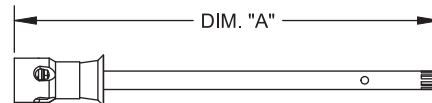

**WOODFORD**

**MODEL 14 PARTS LIST**

ITEM	PART#	DESCRIPTION
1	30002	Handle Screw
2	30096	Wheel Handle - Round Powder Coated Die Cast Aluminum
2a	50012	Tee Key (Optional)
3	30059	Packing Nut
3a	30512	Packing Nut w/deep stem guard (Optional)
4	30560	EPDM Packing
5	30006	Packing Support Washer
6	35XXX	Valve Stem Assembly (See chart at right) Includes Items 7, 8 & 9
7	30459	Check Valve
8	30008	Valve Seat Rubber
9	30009	Retainer Screw
10	30098	Adjustable Flange
	RK-14MH	Repair Kit (Includes items 1, 2, 3, 4, 5, 8 & 9)

VALVE STEM ASSEMBLY DIM "A"		
Wall Thickness	Overall Length	Part No.
CC (1 3/4)	3 5/8"	35942
4	5 7/8"	35720
6	7 7/8"	35721
8	9 7/8"	35722
10	11 7/8"	35723
12	13 7/8"	35724
14	15 7/8"	35725
16	17 7/8"	35736
18	19 7/8"	35726
20	21 7/8"	35737
22	23 7/8"	35738
24	25 7/8"	35727