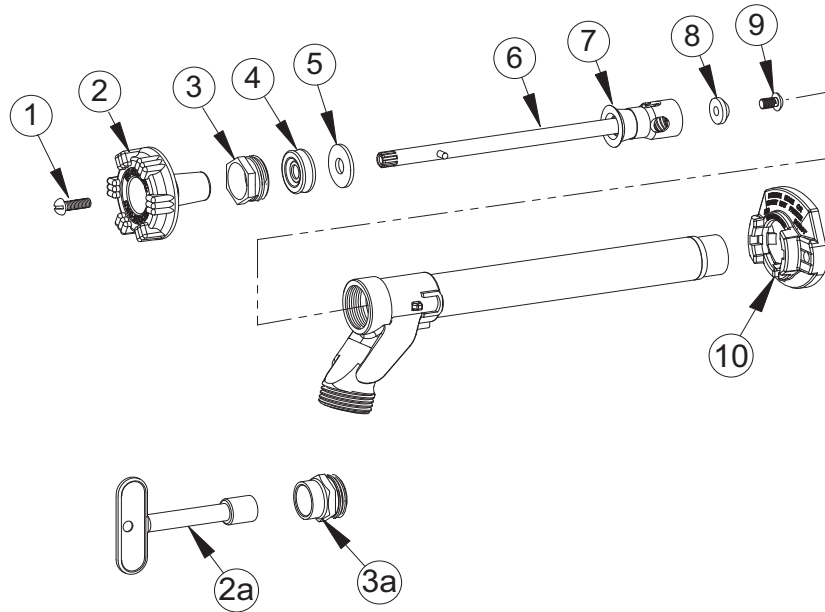

**WOODFORD**

**MODEL 14 PARTS LIST**

ITEM	PART#	DESCRIPTION
1	30002	Handle Screw
2	30096	Wheel Handle - Round Powder Coated Die Cast Aluminum
2a	50012	Tee Key (Optional)
3	30059	Packing Nut
3a	30512	Packing Nut w/deep stem guard (Optional)
4	30560	EPDM Packing
5	30006	Packing Support Washer
6	35XXX	Valve Stem Assembly (See chart at right) Includes Items 7, 8 & 9
7	30459	Check Valve
8	30008	Valve Seat Rubber
9	30009	Retainer Screw
10	30098	Adjustable Flange
	RK-14MH	Repair Kit (Includes items 1, 2, 3, 4, 5, 8 & 9)

VALVE STEM ASSEMBLY DIM "A"		
Wall Thickness	Overall Length	Part No.
CC (1 3/4)	3 5/8"	35942
4	5 7/8"	35720
6	7 7/8"	35721
8	9 7/8"	35722
10	11 7/8"	35723
12	13 7/8"	35724
14	15 7/8"	35725
16	17 7/8"	35736
18	19 7/8"	35726
20	21 7/8"	35737
22	23 7/8"	35738
24	25 7/8"	35727