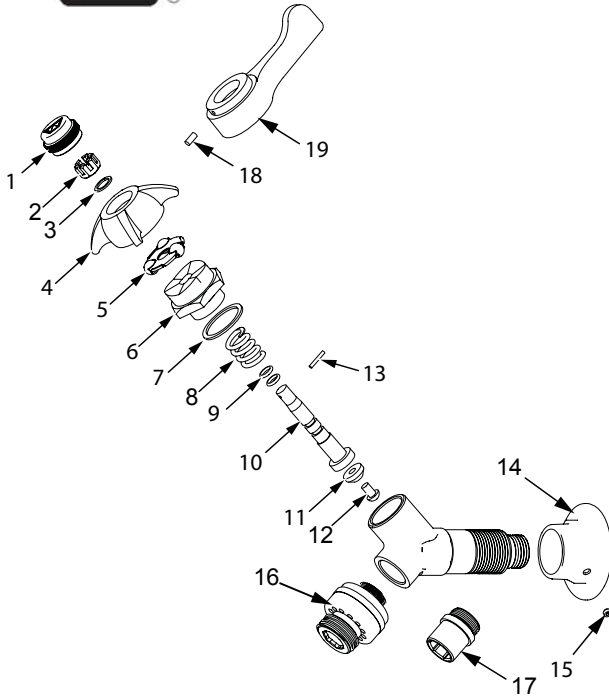

WOODFORD

MODEL 40SC PARTS LIST

ITEM	PART#	DESCRIPTION
1	30531	Handle Cap
2	30525	Castle Nut
3	30527	Washer
4	30528	Wheel Handle
5	30524	Bearing Assembly
6	30522	Head Nut
7	30523	Head Nut Gasket
8	30521	Spring
9	30520	O-Ring (2)
10	36100	Operating Stem
11	30008	Valve Seat Rubber
12	30009	Seat Rubber Screw
13	30526	Retaining Pin
14	30472	Adjustable Flange
15	30543	Adjustable Flange Set Screw
16	34HF-CH	Vacuum Breaker
17	51091	Bald Nose Nozzle (Optional)
18	30530	Lever Handle Set Screw
19	30529	Lever Handle

RK-40SC Repair Kit (Includes Items 7, 9, 11, 12, 1

MODEL 40HT PARTS LIST

ITEM	PART#	DESCRIPTION
1	30121	Handle Screw - Chrome
	30002	Handle Screw - Brass
2	30120	Wheel Handle - Clear
	30233	Wheel Handle - Tan
3	30109	Packing Nut - Chrome
	30107	Packing Nut - Brass
4	30005	Packing
5	30105	Packing Washer
6	30473	Operating Stem
7	30008	Valve Seat Rubber
8	30009	Seat Rubber Screw
9	30472	Adjustable Flange - Chrome
	30471	Adjustable Flange - Brass
10	30543	Adjustable Flange Set Screw
11	34HF-CH	Vacuum Breaker - Chrome
	34HF-BR	Vacuum Breaker - Brass
12	51091	Bald Nose Nozzle (Optional)
13	RK-STK	Tee Key
14	30513	Lever Handle - Chrome
15	30515	Handle Screw - Chrome