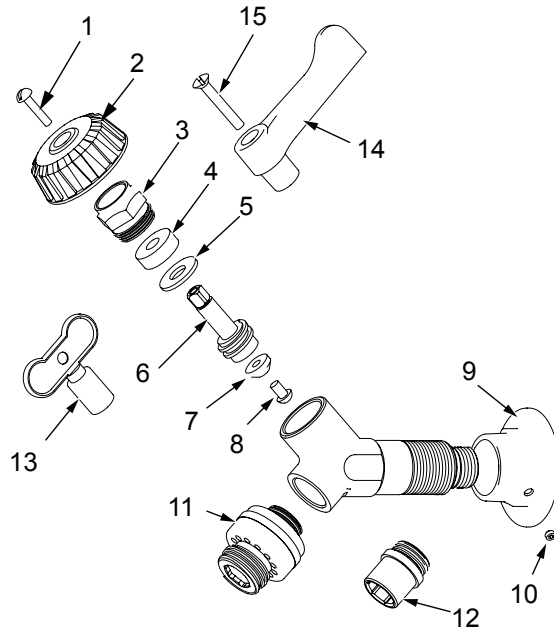

WOODFORD

MODEL 40SC PARTS LIST

ITEM	PART#	DESCRIPTION
1	30531	Handle Cap
2	30525	Castle Nut
3	30527	Washer
4	30528	Wheel Handle
5	30524	Bearing Assembly
6	30522	Head Nut
7	30523	Head Nut Gasket
8	30521	Spring
9	30520	O-Ring (2)
10	36100	Operating Stem
11	30008	Valve Seat Rubber
12	30009	Seat Rubber Screw
13	30526	Retaining Pin
14	30472	Adjustable Flange
15	30543	Adjustable Flange Set Screw
16	34HF-CH	Vacuum Breaker
17	51091	Bald Nose Nozzle (Optional)
18	30530	Lever Handle Set Screw
19	30529	Lever Handle

RK-40SC Repair Kit (Includes Items 7, 9, 11, 12, 1

MODEL 40HT PARTS LIST

ITEM	PART#	DESCRIPTION
1	30121	Handle Screw - Chrome
	30002	Handle Screw - Brass
2	30120	Wheel Handle - Clear
	30233	Wheel Handle - Tan
3	30109	Packing Nut - Chrome
	30107	Packing Nut - Brass
4	30005	Packing
5	30105	Packing Washer
6	30473	Operating Stem
7	30008	Valve Seat Rubber
8	30009	Seat Rubber Screw
9	30472	Adjustable Flange - Chrome
	30471	Adjustable Flange - Brass
10	30543	Adjustable Flange Set Screw
11	34HF-CH	Vacuum Breaker - Chrome
	34HF-BR	Vacuum Breaker - Brass
12	51091	Bald Nose Nozzle (Optional)
13	RK-STK	Tee Key
14	30513	Lever Handle - Chrome
15	30515	Handle Screw - Chrome