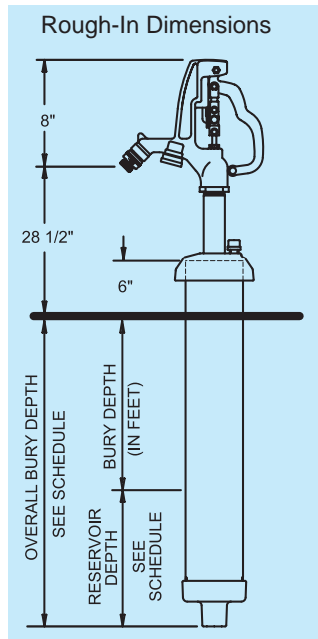

For more information contact...

WOODFORD MANUFACTURING COMPANY

2121 Waynoka Road, Colorado Springs, Colorado 80915 • Phone: (800) 621-6032 • Fax: (800) 765-4115

To view our complete product line visit: www.woodfordmfg.com or email: sales@woodfordmfg.com

A Division Of WCM Industries, Inc.