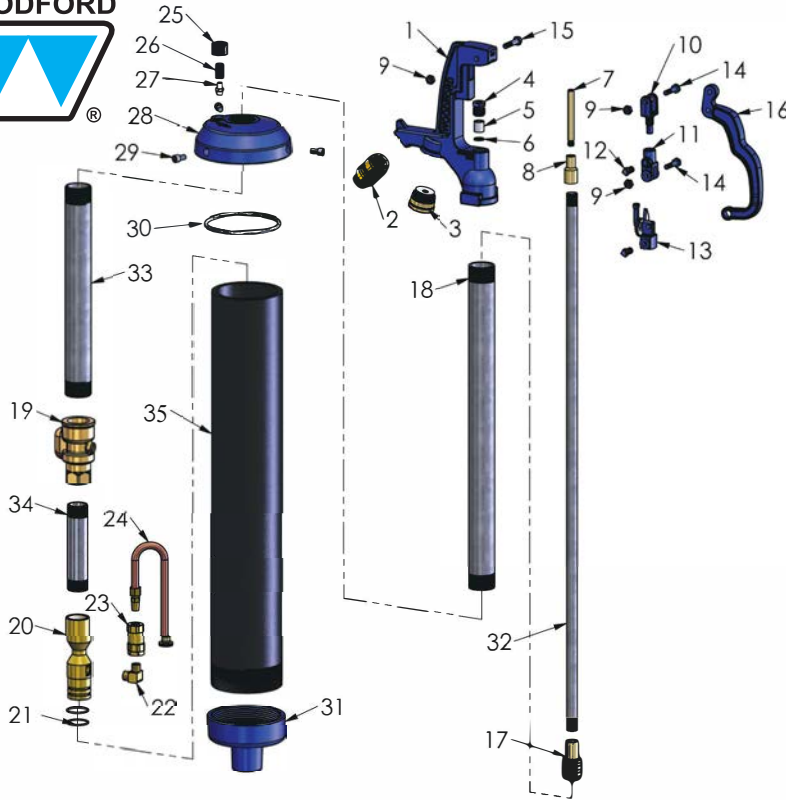

WOODFORD

MODEL S3 PARTS LIST

ITEM	PART #	DESCRIPTION
	15219	S3 Head Assembly (Includes Items 1-16)
1	10449	Head
2	37HF-BR	37HF Backflow Preventer
3	15220	Diverter Assembly
4	10100	Packing Nut
5	10101	Packing
6	10102	Packing Support Washer
7	10104	Brass Rod Stem
8	10011	Reducing Coupling
9	10206	Hex Nut
10	10444	Upper Link
11	15211	Lower Link (with set screw 10019)
12	10019	Set Screw
13	15241	Cam and Clevis Assembly (blue)
14	10020	Link Bolt
15	10021	Lever Bolt
16	10443	Lever
17	10106	Plunger
18	10285	Upper Pipe (21 5/16" Long)
19	10017	Valve Body (1" NPT Inlet)
20	15189	Venturi Assembly
21	10321	Valve Body O-Ring (2 Required)
22	10432	Brass Elbow
23	10408	Check Valve
24	15216	Siphon Tube Assembly
25	10446	Vent Cap
26	10445	3/8" Pipe Nipple
27	15136	Snifter Valve
28	15218	Casing Cover w/Warning Label
	15218N	Un-Threaded Casing Cover w/Warning Label (Pre-Sept 2013)
29	10409	Reservoir Clamp Screw (3)
30	10410	Reservoir O-Ring
31	10401	Inlet Casting
32		OPERATING PIPE
		(Bury Depth & Length)
	10023	1' Bury (35 1/2" Long)
	10024	2' Bury (47 1/2" Long)
	10025	3' Bury (59 1/2" Long)
	10026	4' Bury (71 1/2" Long)
	10027	5' Bury (83 1/2" Long)
	10028	6' Bury (95 1/2" Long)
	10029	7' Bury (107 1/2" Long)
33		1 1/4" LOWER PIPE
		(Bury Depth & Length)
	10270	1' Bury (13 3/4" Long)
	10271	2' Bury (25 3/4" Long)
	10272	3' Bury (37 3/4" Long)
	10273	4' Bury (49 3/4" Long)
	10274	5' Bury (61 3/4" Long)
	10275	6' Bury (73 3/4" Long)
	10276	7' Bury (85 3/4" Long)
34		1" EXTENSION PIPE
		(Bury Depth & Length)
	10411	1' Bury (5 5/8" Long)
	10412	2' Bury (7" Long)
	10413	3' Bury (8 3/8" Long)
	10414	4' Bury (9 3/4" Long)
	10415	5' Bury (11 1/8" Long)
	10416	6' Bury (12 1/2" Long)
	10417	7' Bury (13 7/8" Long)
35		RESERVOIR PVC CASING
		(Bury Depth & Length)
	10421	1' Bury (26" Long)
	10422	2' Bury (39 1/4" Long)
	10423	3' Bury (52 3/4" Long)
	10424	4' Bury (66" Long)
	10425	5' Bury (79 1/2" Long)
	10426	6' Bury (92 3/4" Long)
	10427	7' Bury (106 1/4" Long)
	15201	Warning Label Kit