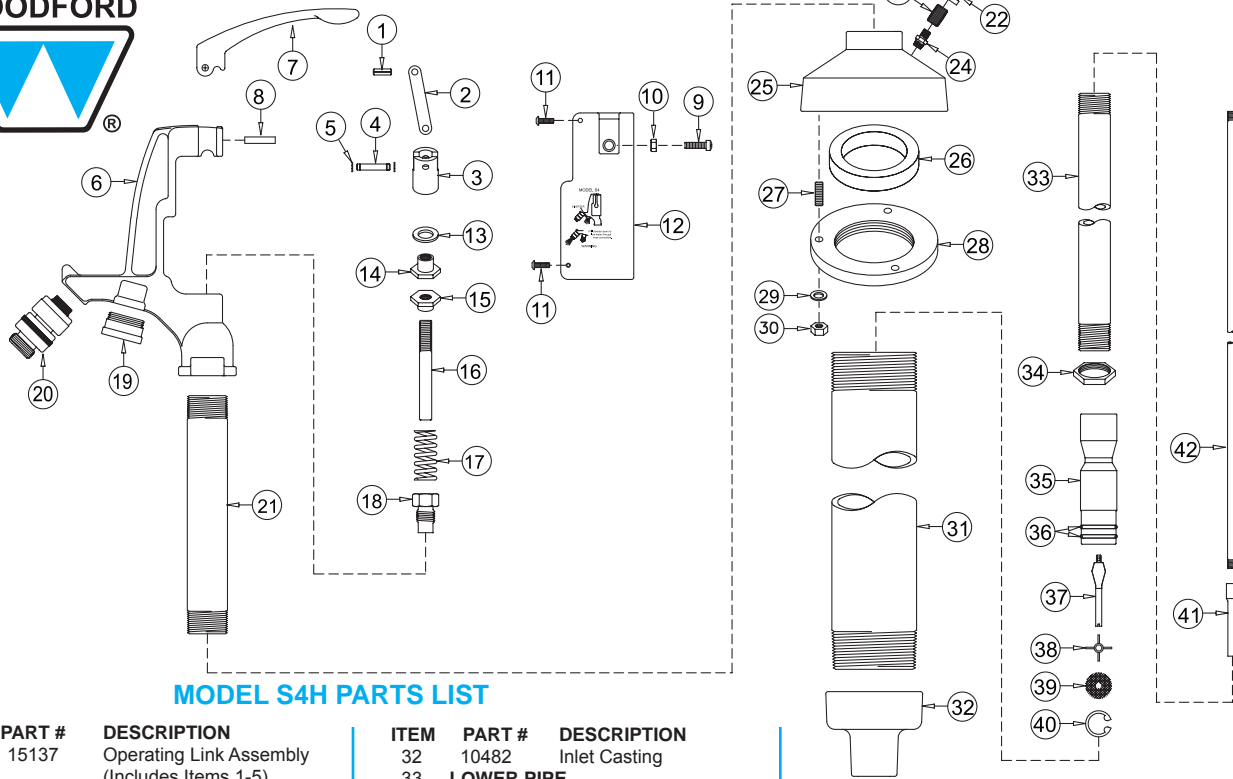

WOODFORD

MODEL S4H PARTS LIST

ITEM	PART #	DESCRIPTION
	15137	Operating Link Assembly (Includes Items 1-5)
1	50040	Roll Pin
2	10375	Clevis Link
3	10376	Clevis
4	10377	Clevis Pin
5	10319	E-Ring (2)
6	10552	S4H Head
7	10553	Handle
8	10551	Handle Pin
9	10328	Stop Screw
10	10329	Jam Nut
11	10336	Head Cover Screws (4)
12	15240	Head Cover
13	10307	Washer
14	10308	Swivel Nut
15	10494	Lock Nut
16	10465	Operating Rod Extension
17	10489	Spring
18	15232	Packing Nut Assembly (Includes O-Ring-10464)
19	15220	Diverter Assembly
20	37HF-BR	37HF Backflow Preventer
21	10496	Upper Pipe
22	10555	Vent Cap
23	10556	3/8" Pipe Nipple
24	15136	Snifter Valve
25	10554	Casing Cover
26	10491	Cup Gasket
27	10534	Threaded Stud (3)
28	10483	Reservoir Flange
29	10332	Flat Washer (3)
30	10331	Hex Nut (3)
31		RESERVOIR PIPE (Bury Depth & Length)
	10511	1' Bury (27 7/16" Long)
	10512	2' Bury (41 1/16" Long)
	10513	3' Bury (54 15/16" Long)
	10514	4' Bury (68 7/16" Long)
	10515	5' Bury (82 5/16" Long)
	10516	6' Bury (95 15/16" Long)
	10517	7' Bury (109 11/16" Long)

ITEM	PART #	DESCRIPTION
32	10482	Inlet Casting
33		LOWER PIPE (Bury Depth & Length)
	10501	1' Bury (25 1/8" Long)
	10502	2' Bury (38 3/4" Long)
	10503	3' Bury (52 1/2" Long)
	10504	4' Bury (66 1/8" Long)
	10505	5' Bury (80" Long)
	10506	6' Bury (93 5/8" Long)
	10507	7' Bury (107 3/8" Long)
34	10334	1" Lock Nut
35	15233	Venturi Assembly
36	10321	Venturi O-Rings (2)
37	15134	Valve Plug
38	10322	Valve Plug Guide
39	10469	Inlet Screen
40	10323	Snap Ring #3000
41	10497	Coupling
42		OPERATING PIPE (Bury Depth & Length)
	10521	1' Bury (47 1/8" Long)
	10522	2' Bury (60 3/4" Long)
	10523	3' Bury (74 1/2" Long)
	10524	4' Bury (88 1/8" Long)
	10525	5' Bury (102" Long)
	10526	6' Bury (115 5/8" Long)
	10527	7' Bury (129 3/8" Long)

Bury Depth	1'	2'	3'	4' *	5' *	6' *	7' *
Reservoir Depth	12"	13 5/8"	15 3/8"	17"	18 7/8"	20 1/2"	22 1/4"
Overall Bury Depth	24"	37 5/8"	51 3/8"	65"	78 7/8"	92 1/2"	106 1/4"
Weight (lbs)	36	40	45	49	54	58	62