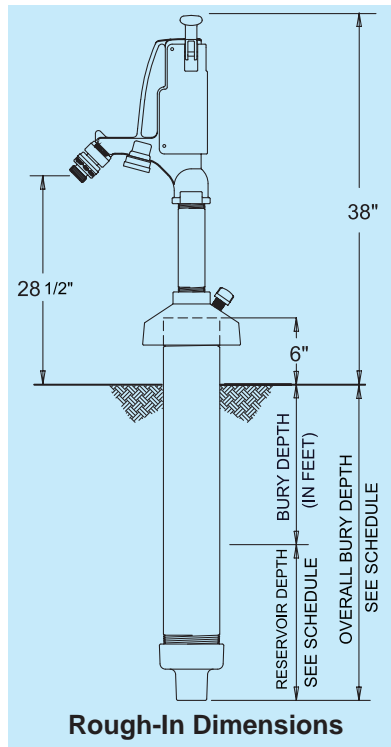

WOODFORD

MODEL S4H PARTS LIST

ITEM	PART #	DESCRIPTION
	15137	Operating Link Assembly (Includes Items 1-5)
1	50040	Roll Pin
2	10375	Clevis Link
3	10376	Clevis
4	10377	Clevis Pin
5	10319	E-Ring (2)
6	10552	S4H Head
7	10553	Handle
8	10551	Handle Pin
9	10328	Stop Screw
10	10329	Jam Nut
11	10336	Head Cover Screws (4)
12	15240	Head Cover
13	10307	Washer
14	10308	Swivel Nut
15	10494	Lock Nut
16	10465	Operating Rod Extension
17	10489	Spring
18	15232	Packing Nut Assembly (Includes O-Ring-10464)
19	15220	Diverter Assembly
20	37HF-BR	37HF Backflow Preventer
21	10496	Upper Pipe
22	10555	Vent Cap
23	10556	3/8" Pipe Nipple
24	15136	Snifter Valve
25	10554	Casing Cover
26	10491	Cup Gasket
27	10534	Threaded Stud (3)
28	10483	Reservoir Flange
29	10332	Flat Washer (3)
30	10331	Hex Nut (3)
31		RESERVOIR PIPE (Bury Depth & Length)
	10511	1' Bury (27 7/16" Long)
	10512	2' Bury (41 1/16" Long)
	10513	3' Bury (54 15/16" Long)
	10514	4' Bury (68 7/16" Long)
	10515	5' Bury (82 5/16" Long)
	10516	6' Bury (95 15/16" Long)
	10517	7' Bury (109 11/16" Long)

ITEM	PART #	DESCRIPTION
32	10482	Inlet Casting
33		LOWER PIPE (Bury Depth & Length)
	10501	1' Bury (25 1/8" Long)
	10502	2' Bury (38 3/4" Long)
	10503	3' Bury (52 1/2" Long)
	10504	4' Bury (66 1/8" Long)
	10505	5' Bury (80" Long)
	10506	6' Bury (93 5/8" Long)
	10507	7' Bury (107 3/8" Long)
34	10334	1" Lock Nut
35	15233	Venturi Assembly
36	10321	Venturi O-Rings (2)
37	15134	Valve Plug
38	10322	Valve Plug Guide
39	10469	Inlet Screen
40	10323	Snap Ring #3000
41	10497	Coupling
42		OPERATING PIPE (Bury Depth & Length)
	10521	1' Bury (47 1/8" Long)
	10522	2' Bury (60 3/4" Long)
	10523	3' Bury (74 1/2" Long)
	10524	4' Bury (88 1/8" Long)
	10525	5' Bury (102" Long)
	10526	6' Bury (115 5/8" Long)
	10527	7' Bury (129 3/8" Long)

Bury Depth	1'	2'	3'	4' *	5' *	6' *	7' *
Reservoir Depth	12"	13 5/8"	15 3/8"	17"	18 7/8"	20 1/2"	22 1/4"
Overall Bury Depth	24"	37 5/8"	51 3/8"	65"	78 7/8"	92 1/2"	106 1/4"
Weight (lbs)	36	40	45	49	54	58	62