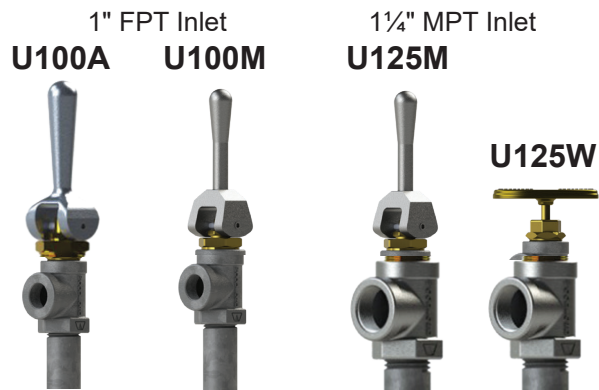

SHIPPING WEIGHT

Bury Depth (Ft)	1	2	3	4	5	6	7
Weight U100 (lbs)	12	14.7	17.4	20	22.8	25.5	28.1
Weight U125 (lbs)	13	16	19	22	25	28	31