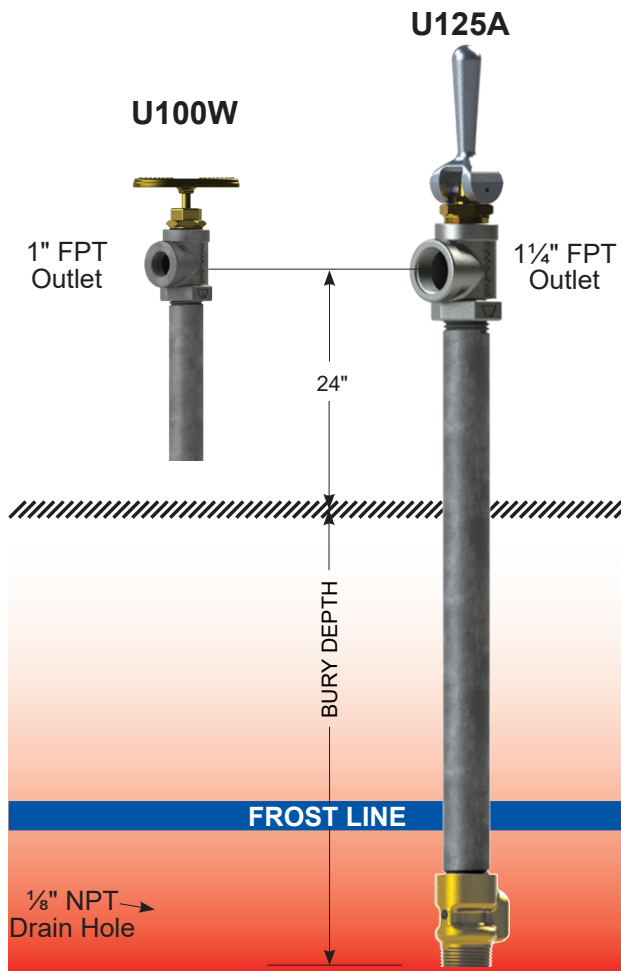

### Features:

- Automatic draining occurs through 1/8" NPT drain hole when hydrant is shut off to prevent freezing.
- Outlet can be located at any height above ground level. Adjust bury depth accordingly.
- All working parts are removable through the top of the hydrant.
- Lever handles can be easily removed to prevent unauthorized usage.

### Specifications:

**INLET:** Model U100: 1" Brass Valve Body, FPT  
 Model U125: 1 1/4" Brass Valve Body, MPT  
**OUTLET:** Model U100: 1" FPT Galvanized Tee  
 Model U125: 1 1/4" FPT Galvanized Tee

**HANDLES:** Almag casting Lever Handles, Wheel Handle (see descriptions below)

**(A) Automatic closing lever handle** should be used in public places where supervision is inadequate to assure shut-off of water.

**(M) Manual closing lever handle** should be installed where water is continuously used over a period of time.

**(W) Wheel Handle** to be operated in the *full open* position only.

**OPERATING ROD:** 1/4" Stainless steel pipe

**CASING:** 1 1/4" Galvanized pipe

**MAX. PRESSURE:** 125 PSI