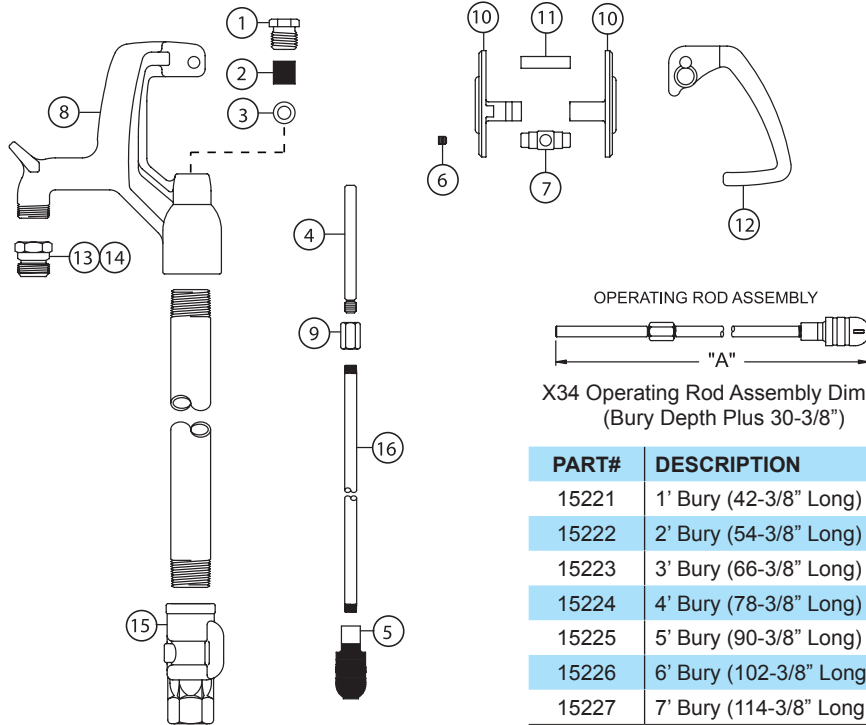

Long Life Valve Seat - Special shape - large contact area - eliminates need for renewable nylon seat.

Specifications:

Female Inlet: 3/4" NPT

Casing: 1" Galvanized Steel Pipe

Operating Rod: 3/8" Steel Rod

Drain Hole: Tapped - 1/8" N.P.T.

Removable Nozzle: 3/4" Brass Male Hose Nozzle

Maximum Working Pressure: 125 p.s.i.

Maximum Temperature: 120° F

Rough-In Dimensions

SHIPPING WEIGHT

Bury Depth (Ft)	1	2	3	4	5	6	7*
Shipping Wt. (Lbs)	14	16	18	20	22	24	26

*Must ship by truck line due to length.

**For Installation / Troubleshooting Instructions go to
www.woodfordmfg.com or call 1-800-621-6032**

When ordering, specify model and bury depth.

WOODFORD

OPERATING ROD ASSEMBLY
X34 Operating Rod Assembly Dim. "A"
(Bury Depth Plus 30-3/8")

MODEL X34 PARTS LIST

ITEM	PART#	DESCRIPTION
	15037	Head Assembly - Complete (Includes Items 1-4, 6-13)
1	10100	Packing Nut
2	10101	Packing
3	10102	Packing Support Washer
4	10104	Brass Rod Stem
5	10108	Plunger
	15050	Pivot Assembly (Includes Items 6 & 7)
6	10158	Pivot Set Screw
7	10159	Pivot
8	15021	Head & Nozzle Assembly (Includes Item 13)
9	10481	Coupling Nut
10	*	Links - (Replace with RK-WXL)
11	10142	Handle Pin
12	10227	Handle (Blue)
13	10004	3/4" Brass Hose Nozzle (Standard)
14	10007	1" Brass Hose Nozzle (Optional)
15	10018	Valve Body