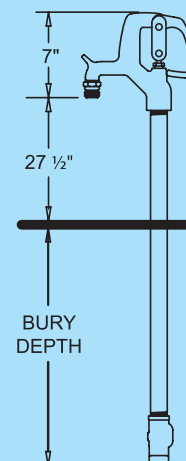

Long Life Valve Seat - Special shape - large contact area - eliminates need for renewable nylon seat.

Specifications:

Female Inlet: 3/4" NPT

Casing: 1" Galvanized Steel Pipe

Operating Rod: 3/8" Steel Rod

Drain Hole: Tapped - 1/8" N.P.T.

Removable Nozzle: 3/4" Brass Male Hose Nozzle

Maximum Working Pressure: 125 p.s.i.

Maximum Temperature: 120° F

Rough-In Dimensions

SHIPPING WEIGHT

Bury Depth (Ft)	1	2	3	4	5	6	7*
Shipping Wt. (Lbs)	14	16	18	20	22	24	26

PART#	DESCRIPTION
15221	1' Bury (42-3/8" Long)
15222	2' Bury (54-3/8" Long)
15223	3' Bury (66-3/8" Long)
15224	4' Bury (78-3/8" Long)
15225	5' Bury (90-3/8" Long)
15226	6' Bury (102-3/8" Long)
15227	7' Bury (114-3/8" Long)

MODEL X34 PARTS LIST

ITEM	PART#	DESCRIPTION
	15037	Head Assembly - Complete (Includes Items 1-4, 6-13)
1	10100	Packing Nut
2	10101	Packing
3	10102	Packing Support Washer
4	10104	Brass Rod Stem
5	10108	Plunger
	15050	Pivot Assembly (Includes Items 6 & 7)
6	10158	Pivot Set Screw
7	10159	Pivot
8	15021	Head & Nozzle Assembly (Includes Item 13)
9	10481	Coupling Nut
10	*	Links - (Replace with RK-WXL)
11	10142	Handle Pin
12	10227	Handle (Blue)
13	10004	3/4" Brass Hose Nozzle (Standard)
14	10007	1" Brass Hose Nozzle (Optional)
15	10018	Valve Body