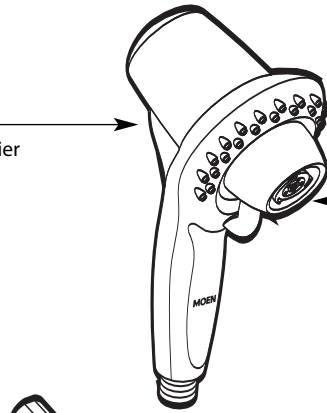

Buy it for looks. Buy it for life.®

■ Order by Part Number

Illustrated Parts

REVOLUTION™ Massaging Handshower		
MODEL	HANDLE	FINISH
21075	Pebble	Chrome
21075W	Pebble	Glacier
21075RB	Blue	Chrome
21075WRB	Blue	Glacier
21075RG	Green	Chrome
21075WRG	Green	Glacier

Shower Wand
3893 Chrome/Glacier

Protective Cover
112951 Chrome
111009 Glacier

Bracket
115071 Chrome
115071W Glacier

Hose
115070 Chrome
115070W Glacier